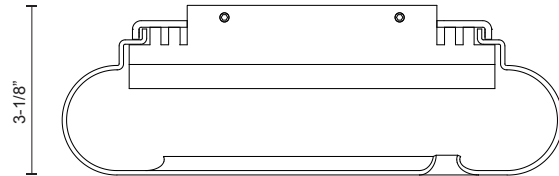

## DESCRIPTION

Cast aluminum body with modular bent sheet covers. Lightly textured powder-coat finish. Rectangular opal polymeric diffuser. Outward emitting light. Rated for exterior use. Custom options available.

## SPECIFICATION DETAILS

\* For custom options, consult factory for details.

<b>Fixture Dimensions</b>	W9"x H5" x E3-1/8"
<b>Light Source</b>	LED
<b>Wattage</b>	10W
<b>Total Lumens</b>	850lm*
<b>Delivered Lumens</b>	BK-243lm; GY-287lm;
<b>Voltage</b>	120V
<b>Color Temperature</b>	3000K
<b>CRI (Ra)</b>	>90
<b>Optional Color Temps</b>	2700K - 5000K Available, Minimum Order Quantities Apply
<b>LED Rated Life</b>	50,000 hours
<b>Dimming</b>	100% - 10%, TRIAC or ELV Dimmer (Not Included)
<b>Diffuser Details</b>	White PC Diffuser
<b>Shade Details</b>	Formed Aluminum
<b>Location</b>	Wet
<b>Warranty</b>	5 Years
<b>ADA Compliant</b>	Yes