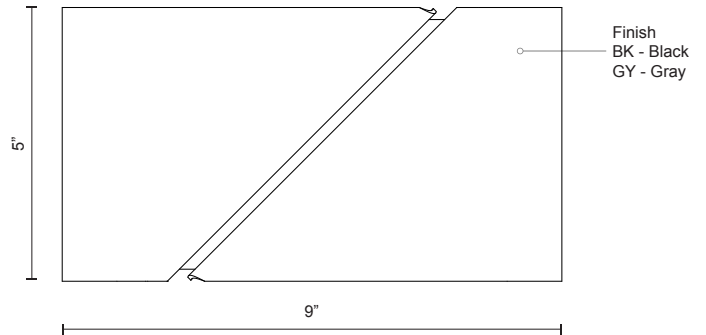

## SPECIFICATION DETAILS

\* For custom options, consult factory for details.

<b>Fixture Dimensions</b>	W9"x H5" x E3-1/8"
<b>Light Source</b>	LED
<b>Wattage</b>	10W
<b>Total Lumens</b>	850lm*
<b>Delivered Lumens</b>	BK-243lm; GY-287lm;
<b>Voltage</b>	120V
<b>Color Temperature</b>	3000K
<b>CRI (Ra)</b>	>90
<b>Optional Color Temps</b>	2700K - 5000K Available, Minimum Order Quantities Apply
<b>LED Rated Life</b>	50,000 hours
<b>Dimming</b>	100% - 10%, TRIAC or ELV Dimmer (Not Included)
<b>Diffuser Details</b>	White PC Diffuser
<b>Shade Details</b>	Formed Aluminum
<b>Location</b>	Wet
<b>Warranty</b>	5 Years
<b>ADA Compliant</b>	Yes