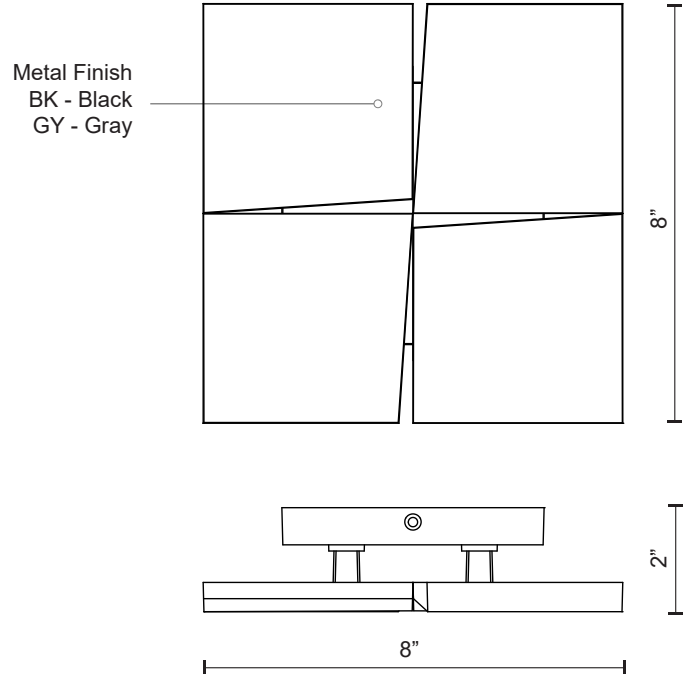

GATES EW4508

WALL

PROJECT

EW4508-BK
Black

EW4508-GY
Gray

SPECIFICATION DETAILS

* For custom options, consult factory for details.

Fixture Dimensions	W8" x H8" x E2"
Light Source	LED
Wattage	19W
Total Lumens	1600lm
Delivered Lumens	BK-282lm
Voltage	120V
Color Temperature	3000K
CRI (Ra)	>90
Optional Color Temps	2700K - 5000K Available, Minimum Order Quantities Apply
LED Rated Life	50,000 hours
Dimming	100% - 10%, ELV Dimmer (Not Included)
Diffuser Details	PC Diffuser
Location	Wet
Warranty	5 Years
ADA Compliant	Yes
Canopy Dimensions	W5" x H5" x E3/4"

DESCRIPTION

The four empty spaces created by Gate's asymmetric panels are silhouetted and thrown into stark relief by Gate's 4 concealed LED backlights. A pinch of art on your wall that also creates a safe and welcoming pool of light for your space. An exterior sconce that will add to your interior space too.