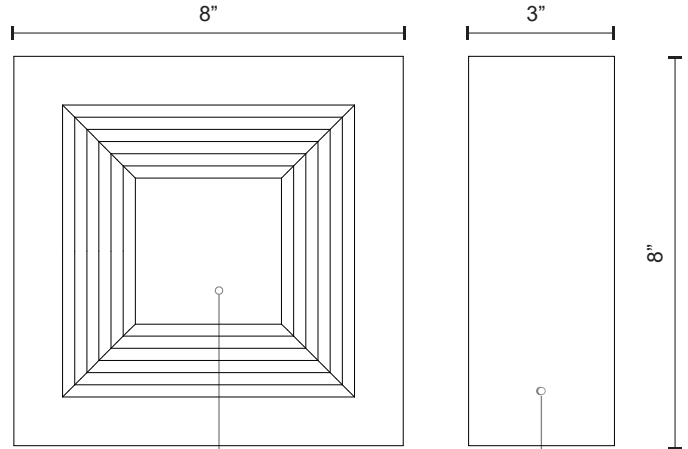

SPECIFICATION DETAILS

* For custom options, consult factory for details.

Fixture Dimensions	W8" x H8" x E3"
Light Source	LED
Wattage	14W
Total Lumens	1100lm
Delivered Lumens	BK-505lm
Voltage	120V
Color Temperature	3000K
CRI (Ra)	>90
Optional Color Temps	2700K - 5000K Available, Minimum Order Quantities Apply
LED Rated Life	50,000 hours
Dimming	100% - 10%, ELV Dimmer (Not Included)
Crystal Details	Illuminated Center with Encased Crystals
Location	Wet
Warranty	5 Years
ADA Compliant	Yes