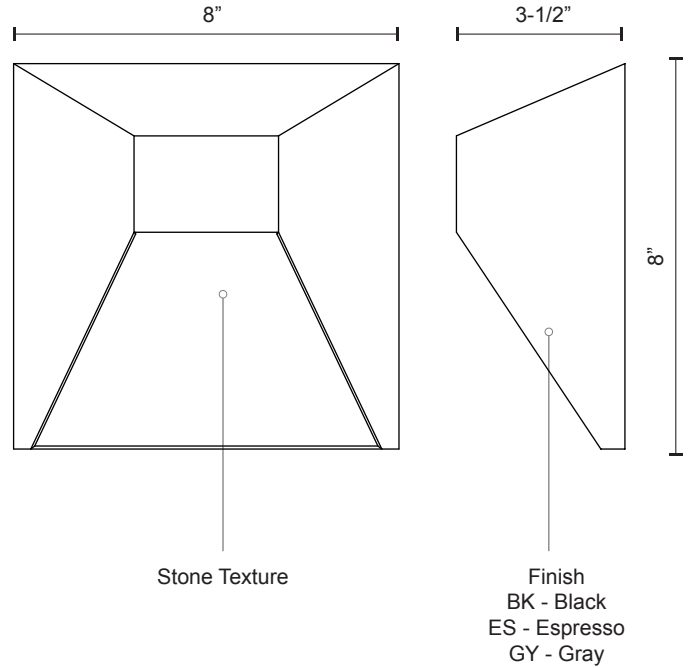

**DAWN
EW53908**

WALL

PROJECT

DESCRIPTION

Formed aluminum with powder-coated finish, inlaid stone and glass diffuser. Available in 3 finishes

EW53908-BK
Black

EW53908-ES
Espresso

EW53908-GY
Grey

SPECIFICATION DETAILS

* For custom options, consult factory for details.

Fixture Dimensions	W8" x H8" x E3-1/2"
Light Source	LED
Wattage	10W
Total Lumens	600lm
Delivered Lumens	BK-203lm
Voltage	120V
Color Temperature	3000K
CRI (Ra)	>90
Optional Color Temps	2700K - 5000K Available, Minimum Order Quantities Apply
LED Rated Life	50,000 hours
Dimming	100% - 10%, ELV Dimmer (Not Included)
Shade Details	Stone Slate Texture
Location	Wet
Warranty	5 Years
ADA Compliant	Yes