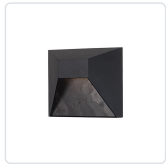

**DAWN
EW53908**

WALL

PROJECT

DESCRIPTION

Formed aluminum with powder-coated finish, inlaid stone and glass diffuser. Available in 3 finishes

EW53908-BK
Black

EW53908-ES
Espresso

EW53908-GY
Grey

SPECIFICATION DETAILS

* For custom options, consult factory for details.

Fixture Dimensions	W8" x H8" x E3-1/2"
Light Source	LED
Wattage	10W
Total Lumens	600lm
Delivered Lumens	BK-203lm
Voltage	120V
Color Temperature	3000K
CRI (Ra)	>90
Optional Color Temps	2700K - 5000K Available, Minimum Order Quantities Apply
LED Rated Life	50,000 hours
Dimming	100% - 10%, ELV Dimmer (Not Included)
Shade Details	Stone Slate Texture
Location	Wet
Warranty	5 Years
ADA Compliant	Yes