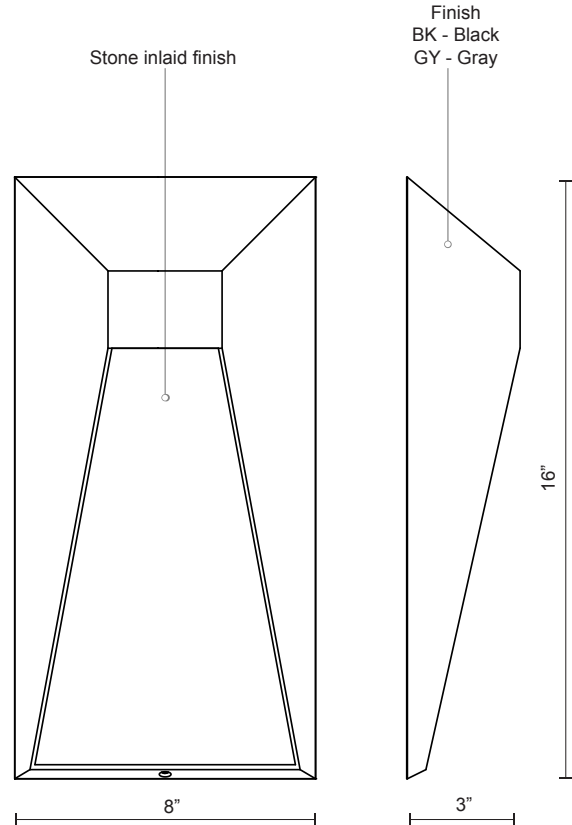

TWILIGHT EW53916

WALL

PROJECT

EW53916-BK
Black

EW53916-GY
Grey

SPECIFICATION DETAILS

* For custom options, consult factory for details.

Fixture Dimensions	W8" x H16" x E3"
Light Source	LED
Wattage	10W
Total Lumens	600lm
Delivered Lumens	BK-127lm
Voltage	120V
Color Temperature	3000K
CRI (Ra)	>90
Optional Color Temps	2700K - 5000K Available, Minimum Order Quantities Apply
LED Rated Life	50,000 hours
Dimming	100% - 10%, ELV Dimmer (Not Included)
Shade Details	Stone Slate Texture
Location	Wet
Warranty	5 Years
ADA Compliant	Yes

DESCRIPTION

A formed aluminum rectangle-shaped exterior wall light brings texture and depth with its geometric details in an elegant masculine style. A stone inlay is lit in high relief by the internal LED light source. Twilight is suitable for exterior use and is available in black or grey finishes.