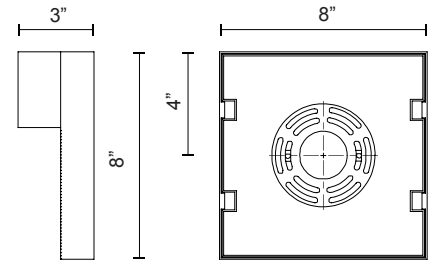

KUZCO

19054 28TH AVENUE
SURREY - BC V3Z 6M3
CANADA

WWW.KUZCOLIGHTING.COM

COMMENT