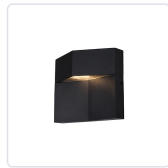

ELEMENT EW54008

WALL

PROJECT

DESCRIPTION

This die-cast aluminum exterior wall light brings a subtle elegance by way of its optically-pleasing textured surface. Available in a black or grey finish, the 16 inch long rectangle-shaped downlight is rated for outdoor use but would be stunning as an indoor light detail. And of course, Kuzco's artful engineering ensures that the internal LED light source is concealed from sight.

EW54008-ES
Espresso

EW54008-GY
Grey

EW54008-BK
Black

SPECIFICATION DETAILS

* For custom options, consult factory for details.

| | |
|-----------------------------|---|
| Fixture Dimensions | W8" x H8" x E3" |
| Light Source | LED |
| Wattage | 8W |
| Total Lumens | 600lm |
| Delivered Lumens | BK-252lm |
| Voltage | 120V |
| Color Temperature | 3000K |
| CRI (Ra) | >90 |
| Optional Color Temps | 2700K - 5000K Available, Minimum Order Quantities Apply |
| LED Rated Life | 50,000 hours |
| Dimming | 100% - 10%, ELV Dimmer (Not Included) |
| Diffuser Details | 5VA Acrylic |
| Location | Wet |
| Warranty | 5 Years |
| ADA Compliant | Yes |

Finish
BK - Black
ES - Espresso
GY - Grey

KUZCO

19054 28TH AVENUE
SURREY - BC V3Z 6M3
CANADA

WWW.KUZCOLIGHTING.COM

COMMENT