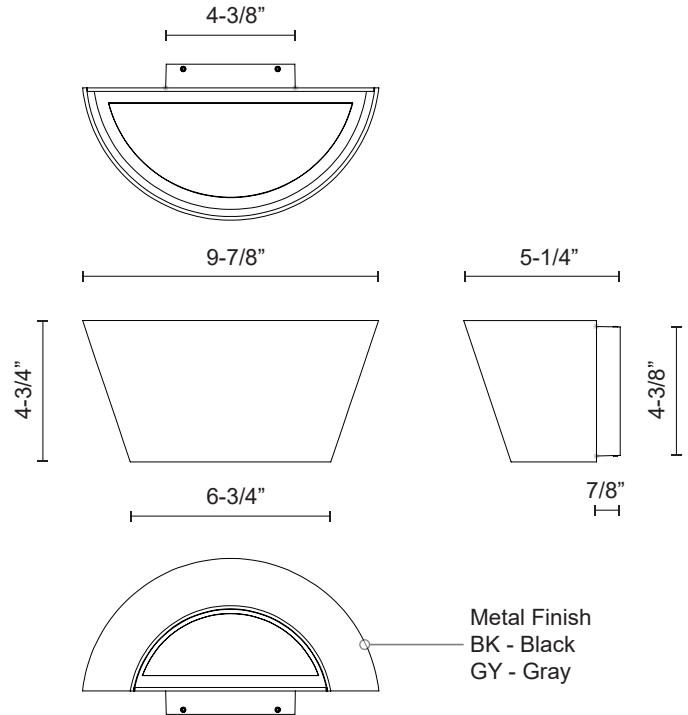

HALLMARK EW60110

WALL

PROJECT

EW60110-GY
Gray

EW60110-BK
Black

SPECIFICATION DETAILS

* For custom options, consult factory for details.

Fixture Dimensions	W9-7/8" x H4-3/4" x E5-1/4"
Light Source	LED
Wattage	19W
Total Lumens	1600lm
Delivered Lumens	BK-570lm
Voltage	120V
Color Temperature	3000K
CRI (Ra)	>90
Optional Color Temps	2700K - 5000K Available, Minimum Order Quantities Apply
LED Rated Life	50,000 hours
Dimming	100% - 10%, ELV Dimmer (Not Included)
Diffuser Details	White Glass Diffuser
Location	Wet
Warranty	5 Years

DESCRIPTION

High power LED exterior wall mount fixture with up/down light. Hallmark is 5-inches tall by 10-inches wide – a compact minimalist truncated cone gently tapering from top to bottom of the fixture. Tempered glass panels at each end seal the fixture and allow a bright illumination with a hard cutoff on the mounting surface and on the floor/ceiling of the space. Hallmark is available with black or gray finishes