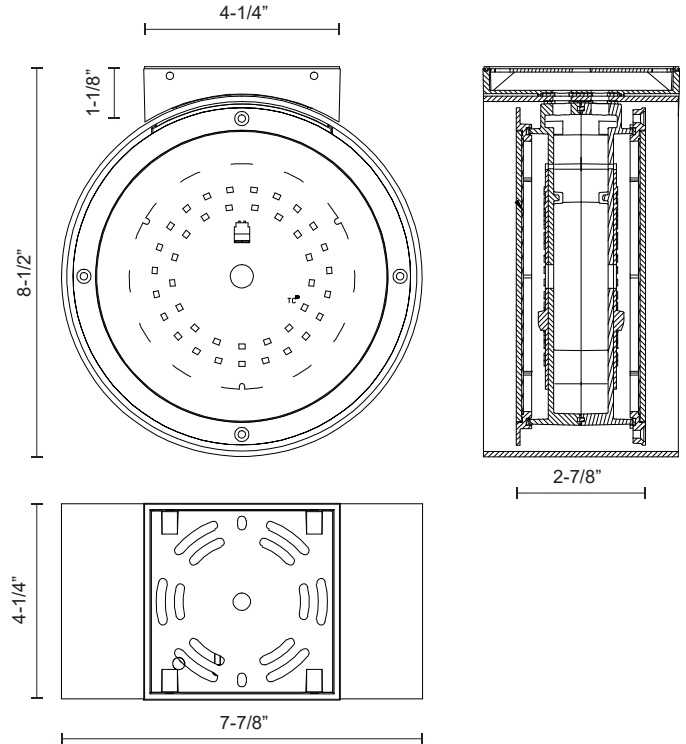

ASTORIA EW60210

WALL

PROJECT

EW60210-GY
Gray

EW60210-BK
Black

SPECIFICATION DETAILS

* For custom options, consult factory for details.

Fixture Dimensions	W7-7/8" x H4-1/4" x E8-1/2"
Light Source	LED
Wattage	24W
Total Lumens	2000lm
Delivered Lumens	BK-1769lm
Voltage	120V
Color Temperature	3000K
CRI (Ra)	>90
Optional Color Temps	2700K - 5000K Available, Minimum Order Quantities Apply
LED Rated Life	50,000 hours
Dimming	100% - 10%, ELV Dimmer (Not Included)
Diffuser Details	White PC Diffuser
Location	Wet
Warranty	5 Years

DESCRIPTION

High power LED exterior wall mount fixture with up/down light. Astoria is a modernist cylindrical design, its simple lines can disappear easily into the architectural space. Tempered glass panels at each end seal the fixture and allow a bright illumination on both the mounting surface and on the floor / ceiling of the space. Astoria is available with black or white finishes.