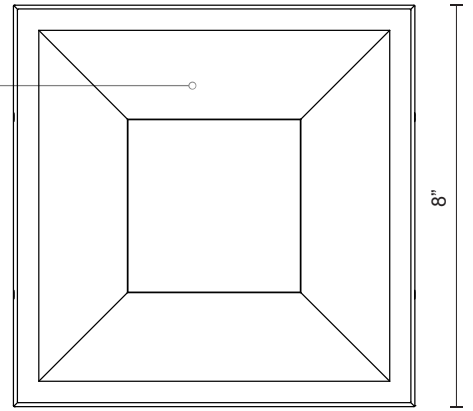

BALTIC EW6308

WALL

PROJECT

DESCRIPTION

A die-cast aluminum square with 8 inch sides glows from the middle with concealed LEDs. Powder coat finish in black, espresso. A perfect indoor or exterior lighting accent creating a small pool of light.

SPECIFICATION DETAILS

* For custom options, consult factory for details.

Fixture Dimensions	W8" x H8" x E3"
Light Source	LED
Wattage	10W
Total Lumens	600lm
Delivered Lumens	BK-242lm
Voltage	120V
Color Temperature	3000K
CRI (Ra)	>90
Optional Color Temps	2700K - 5000K Available, Minimum Order Quantities Apply
LED Rated Life	50,000 hours
Dimming	100% - 10%, ELV Dimmer (Not Included)
Diffuser Details	White Glass Diffuser
Location	Wet
Warranty	5 Years
ADA Compliant	Yes

Metal Finish
BK - Black
GY - Gray
ES - Espresso

KUZCO

19054 28TH AVENUE
SURREY - BC V3Z 6M3
CANADA

WWW.KUZCOLIGHTING.COM

COMMENT