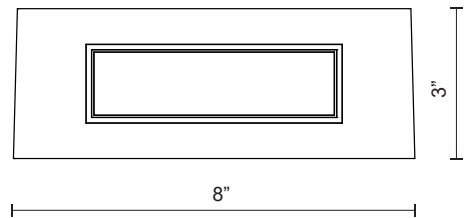

BALTIC EW6308

WALL

PROJECT

DESCRIPTION

A die-cast aluminum square with 8 inch sides glows from the middle with concealed LEDs. Powder coat finish in black, espresso. A perfect indoor or exterior lighting accent creating a small pool of light.

SPECIFICATION DETAILS

* For custom options, consult factory for details.

Fixture Dimensions	W8" x H8" x E3"
Light Source	LED
Wattage	10W
Total Lumens	600lm
Delivered Lumens	BK-242lm
Voltage	120V
Color Temperature	3000K
CRI (Ra)	>90
Optional Color Temps	2700K - 5000K Available, Minimum Order Quantities Apply
LED Rated Life	50,000 hours
Dimming	100% - 10%, ELV Dimmer (Not Included)
Diffuser Details	White Glass Diffuser
Location	Wet
Warranty	5 Years
ADA Compliant	Yes

Metal Finish
BK - Black
GY - Gray
ES - Espresso

KUZCO

19054 28TH AVENUE
SURREY - BC V3Z 6M3
CANADA

WWW.KUZCOLIGHTING.COM

COMMENT