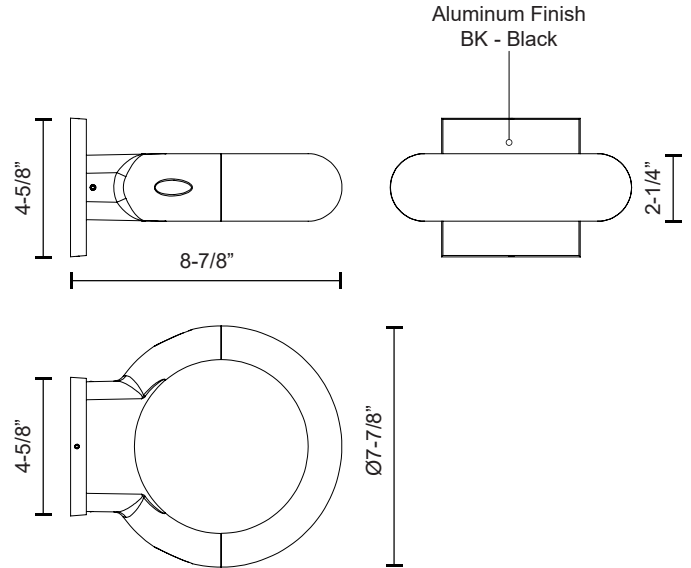

## SPECIFICATION DETAILS

\* For custom options, consult factory for details.

<b>Fixture Dimensions</b>	W7-7/8" x H2-1/4" x E8-7/8"
<b>Light Source</b>	LED
<b>Wattage</b>	4W
<b>Total Lumens</b>	420lm
<b>Delivered Lumens</b>	BK-224lm
<b>Voltage</b>	120-277V
<b>Color Temperature</b>	3000K
<b>CRI (Ra)</b>	>80
<b>Optional Color Temps</b>	2700K - 5000K Available, Minimum Order Quantities Apply
<b>LED Rated Life</b>	50,000 hours
<b>Dimming</b>	Non-Dimming
<b>Diffuser Details</b>	Clear PC Diffuser
<b>Shade Details</b>	White Polymeric Reflector
<b>Location</b>	Wet
<b>Warranty</b>	5 Years
<b>ADA Compliant</b>	Yes
<b>Canopy Dimensions</b>	W4-5/8" x H4-5/8" x E5/8"

## DESCRIPTION

Architectural exterior wall sconce, die-cast aluminum ring shaped body with concealed LED, glossy white interior chamber throw light up and down to create even glow around fixture. Rated IP54.