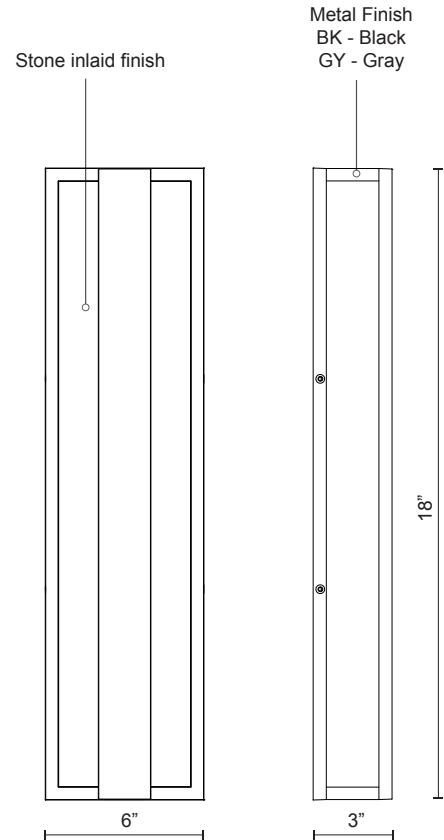

## DESCRIPTION

Stone elements and metal join together, resulting in masculine elegance. This exterior wall light consists of a 18 inch long metal rectangle with a stone inlay that is flush against the mounting plane, then another slim metal rectangle is suspended just atop of it. LED glow flows from the concealed inner surface. Consider pairing with the larger of Caspian family – the EW6824. Caspian is suitable for exterior use. Chose from black or grey metal finishes.

## SPECIFICATION DETAILS

\* For custom options, consult factory for details.

<b>Fixture Dimensions</b>	W6" x H18" x E3"
<b>Light Source</b>	LED
<b>Wattage</b>	15W
<b>Total Lumens</b>	1200lm
<b>Delivered Lumens</b>	BK-271lm; GY-296lm;
<b>Voltage</b>	120V
<b>Color Temperature</b>	3000K
<b>CRI (Ra)</b>	>90
<b>Optional Color Temps</b>	2700K - 5000K Available, Minimum Order Quantities Apply
<b>LED Rated Life</b>	50,000 hours
<b>Dimming</b>	100% - 10%, ELV Dimmer (Not Included)
<b>Diffuser Details</b>	Frosted PC
<b>Location</b>	Wet
<b>Warranty</b>	5 Years
<b>ADA Compliant</b>	Yes