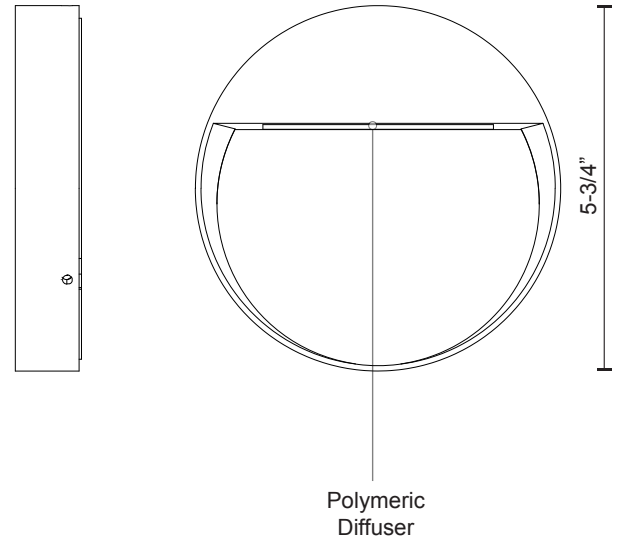

MESA
EW71205

WALL

PROJECT

EW71205-GY
Gray

EW71205-BK
Black

SPECIFICATION DETAILS

* For custom options, consult factory for details.

Fixture Dimensions	D5-3/4" x E1"
Light Source	LED
Wattage	11W
Total Lumens	800lm
Delivered Lumens	BK-114lm; GY-151lm;
Voltage	120V
Color Temperature	3000K
CRI (Ra)	>90
Optional Color Temps	2700K - 5000K Available, Minimum Order Quantities Apply
LED Rated Life	50,000 hours
Dimming	100% - 10%, ELV Dimmer (Not Included)
Diffuser Details	Frosted Glass Diffuser
Location	Wet
Warranty	5 Years
ADA Compliant	Yes

DESCRIPTION

This family of exterior wall-mounted fixtures is available in a variety of geometric forms: circle, square, and two different rectilinear configurations. Light is directed downward from a recess, and the incline allows the glow to radiate gradually. Vanishingly thin and ideal for egress, courtesy, and grace lighting. Optional stone inlays offer additional opportunities for customizing to complement different wall surfaces.