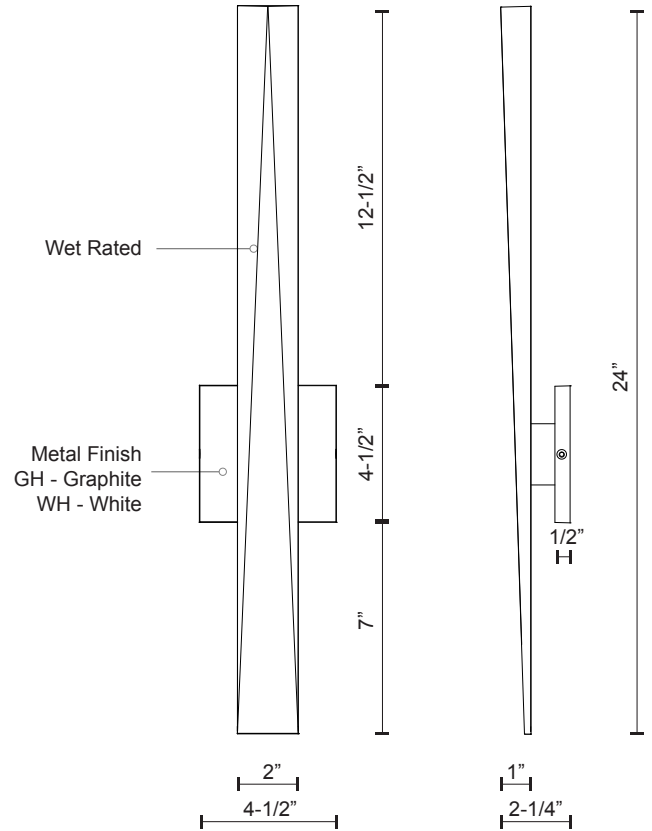

NAGA EW7624

WALL

PROJECT

EW7624-GH
Graphite

EW7624-WH
White

SPECIFICATION DETAILS

* For custom options, consult factory for details.

Fixture Dimensions	W2" x H24" x E2-1/4"
Light Source	LED
Wattage	20W
Total Lumens	1600lm
Delivered Lumens	850lm
Voltage	120V
Color Temperature	3000K
CRI (Ra)	>90
Optional Color Temps	2700K - 5000K Available, Minimum Order Quantities Apply
LED Rated Life	50,000 hours
Dimming	100% - 10%, ELV Dimmer (Not Included)
Diffuser Details	White PC Diffuser
Location	Wet
Warranty	5 Years
ADA Compliant	Yes
Canopy Dimensions	W4-1/2" x H4-1/2" x E1/2"

DESCRIPTION

Simple elegance is found in this sconce, reminiscent of a knife's edge that has been folded to add depth and detail. This 24 inch long, die-cast aluminum rectangle-shaped wall sconce is attached to a matching metal square mounting plate with concealed fasteners. The LED light source utilizes a polymeric diffuser to ensure an even glow of light is thrown onto the illuminated surface. Choose from graphite or white finish.