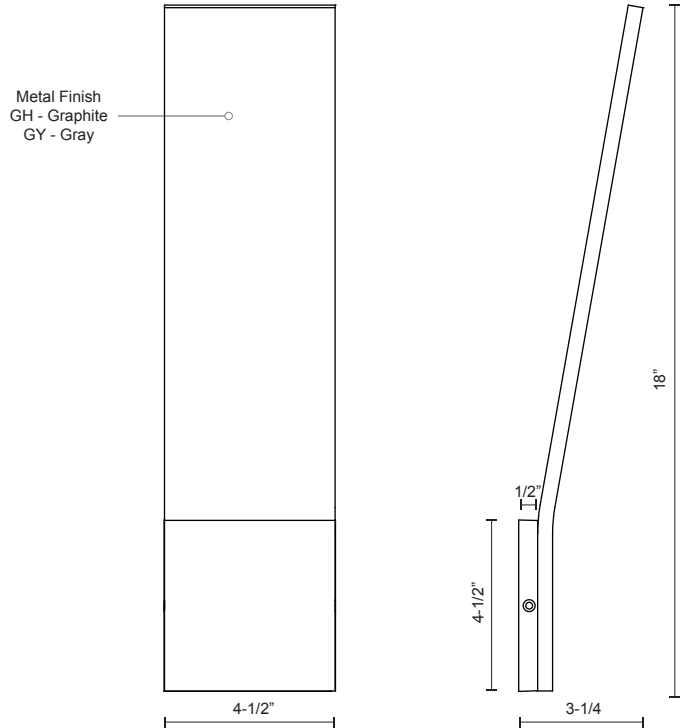

## SPECIFICATION DETAILS

\* For custom options, consult factory for details.

<b>Fixture Dimensions</b>	W4-1/2" x H18" x E3-1/4"
<b>Light Source</b>	LED
<b>Wattage</b>	15W
<b>Total Lumens</b>	1200lm
<b>Delivered Lumens</b>	611lm*
<b>Voltage</b>	120V
<b>Color Temperature</b>	3000K
<b>CRI (Ra)</b>	>90
<b>Optional Color Temps</b>	2700K - 5000K Available, Minimum Order Quantities Apply
<b>LED Rated Life</b>	50,000 hours
<b>Dimming</b>	100% - 10%, ELV Dimmer (Not Included)
<b>Diffuser Details</b>	Frosted Glass Diffuser
<b>Location</b>	Wet
<b>Warranty</b>	5 Years
<b>ADA Compliant</b>	Yes
<b>Canopy Dimensions</b>	W4-1/2" x H4-1/2" x E1/2"

## DESCRIPTION

An 18 inch long aluminum rectangle is bent forward from the bottom, just slightly enough for an unexpected touch of depth with this exterior use wall light. The LED light sources are concealed behind the metal rectangle projecting a glow on the illuminated surface that throws the modern design of the sconce into relief. In graphite or grey powder coat finish.