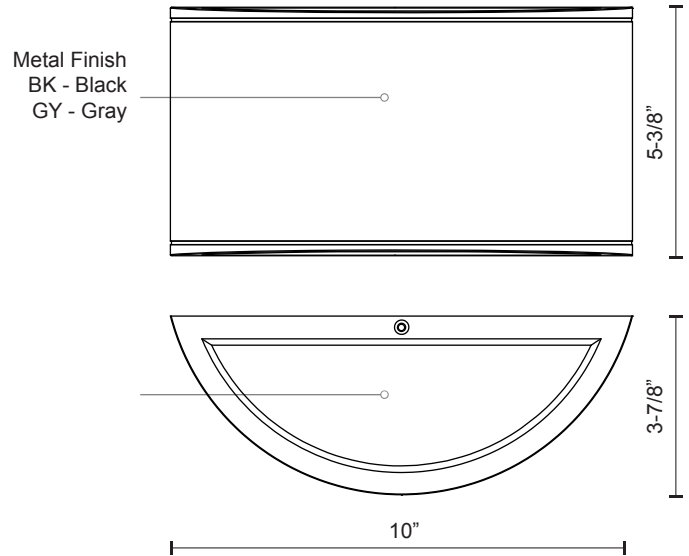

## SPECIFICATION DETAILS

\* For custom options, consult factory for details.

<b>Fixture Dimensions</b>	W10" x H5-3/8" x E3-7/8"
<b>Light Source</b>	LED
<b>Wattage</b>	10W
<b>Total Lumens</b>	800lm
<b>Delivered Lumens</b>	GY-406lm
<b>Voltage</b>	120V
<b>Color Temperature</b>	3000K
<b>CRI (Ra)</b>	>90
<b>Optional Color Temps</b>	2700K - 5000K Available, Minimum Order Quantities Apply
<b>LED Rated Life</b>	50,000 hours
<b>Dimming</b>	100% - 10%, ELV Dimmer (Not Included)
<b>Diffuser Details</b>	Frosted Glass Diffuser
<b>Location</b>	Wet
<b>Warranty</b>	5 Years
<b>ADA Compliant</b>	Yes

## DESCRIPTION

What appears to be a rectangle when looking head on, this exterior wall light is actually a half-circle shape when viewed from all other angles. Made from extruded and die cast Aluminum, in a black or grey powder coat finish, it also has a polymeric diffuser covering the LED light source for even light distribution.