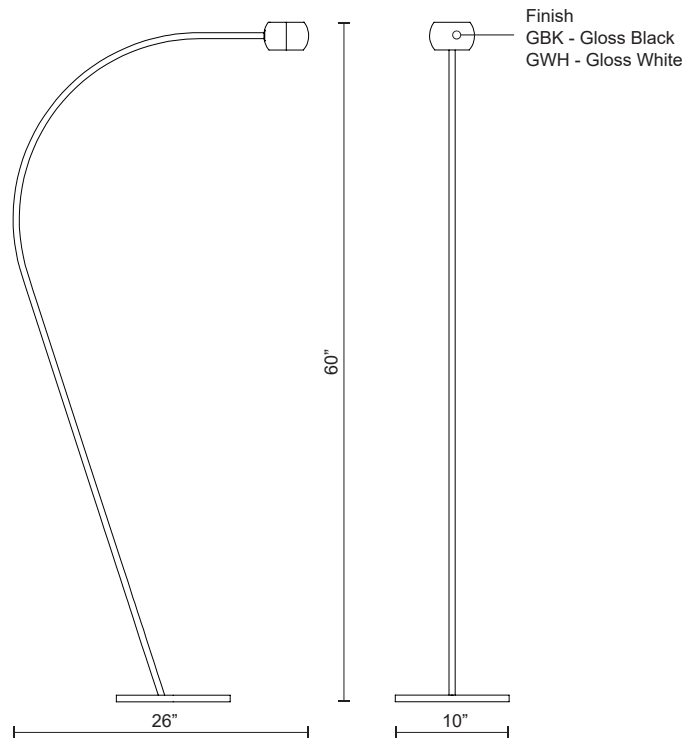

**FLUX**  
**FL46660**  
LAMPS

PROJECT

FL46660-GWH  
Gloss White

FL46660-GBK  
Gloss Black

**SPECIFICATION DETAILS**

\* For custom options, consult factory for details.

<b>Fixture Dimensions</b>	L26" x W10" x H60"
<b>Light Source</b>	LED
<b>Wattage</b>	10W
<b>Total Lumens</b>	800lm
<b>Delivered Lumens</b>	GBK-210lm; GWH-371lm;
<b>Voltage</b>	120V
<b>Color Temperature</b>	3000K
<b>CRI (Ra)</b>	>90
<b>Optional Color Temps</b>	2700K - 5000K Available, Minimum Order Quantities Apply
<b>LED Rated Life</b>	50,000 hours
<b>Dimming</b>	100% - 10%, Touch dimmer
<b>Diffuser Details</b>	Acrylic diffuser
<b>Location</b>	Dry
<b>Warranty</b>	5 Years

**DESCRIPTION**

Combining a truncated spherical aesthetic with modern adjustability features the Flux collection is ideal for the sophisticated interior setting. A flat recessed glass diffuser, partially frosted in its center, is showcased within the precise cast aluminum drum, providing an ambient wash where directed. The illuminated ring serves dual functions as a finder light and indicative perimeter for the touch actuated dimmer. Magnetic connectors allow for an unrestricted range of rotation and ease of assembly. Available in a range of configurations.