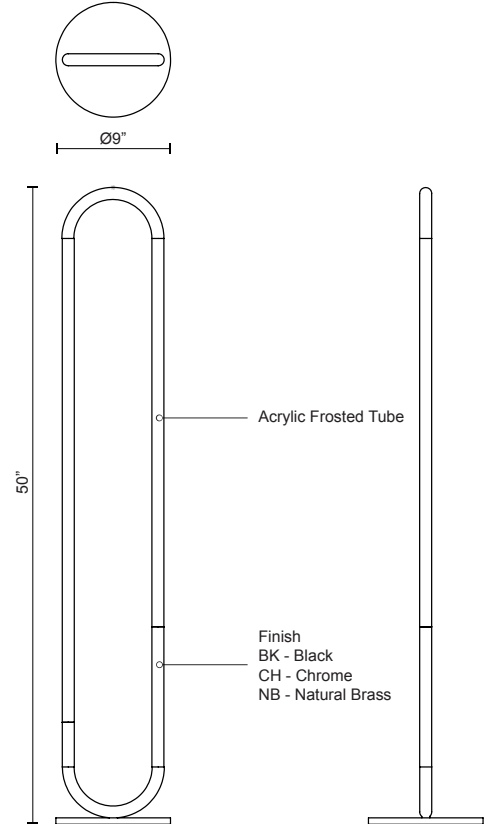

HURON FL95150

LAMPS

PROJECT

FL95150-CH
Chrome

FL95150-BK
Black

FL95150-NB
Natural Brass

SPECIFICATION DETAILS

* For custom options, consult factory for details.

Fixture Dimensions	D9" x H50"
Light Source	LED
Wattage	24W
Total Lumens	2040lm*
Delivered Lumens	1320lm*
Voltage	120V
Color Temperature	3000K
CRI (Ra)	>90
Optional Color Temps	2700K - 5000K Available, Minimum Order Quantities Apply
LED Rated Life	50,000 hours
Dimming	100% - 10%, Touch dimmer
Diffuser Details	Frosted Acrylic
Location	Dry
Warranty	5 Years

DESCRIPTION

Steel base with die-cast aluminum body, acrylic frosted tube, matte powder-coated or plated finish

KUZCO

19054 28TH AVENUE
SURREY - BC V3Z 6M3
CANADA

WWW.KUZCOLIGHTING.COM

COMMENT