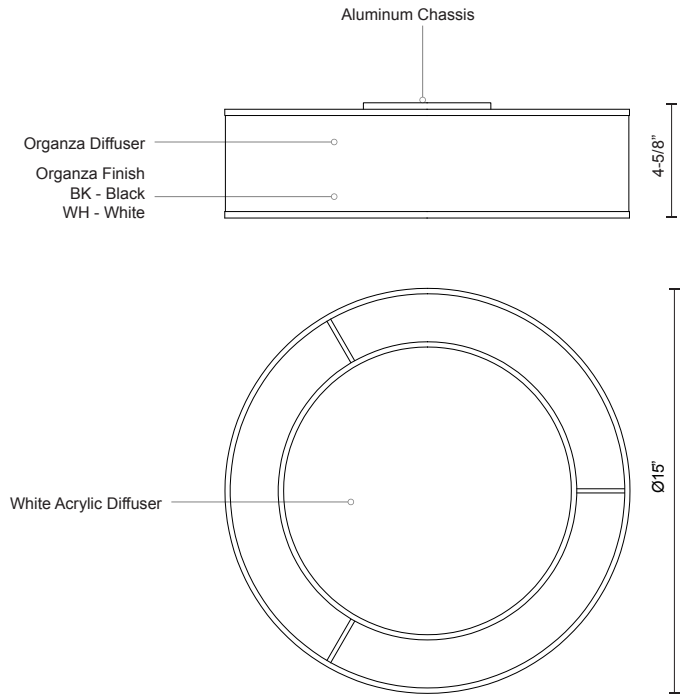

**COVINA  
FM11415  
FLUSH MOUNT**

PROJECT

FM11415-BK  
Black

FM11415-WH  
White

**SPECIFICATION DETAILS**

\* For custom options, consult factory for details.

<b>Fixture Dimensions</b>	D15" x H4-5/8"
<b>Light Source</b>	LED
<b>Wattage</b>	29W
<b>Total Lumens</b>	2000lm
<b>Delivered Lumens</b>	BK-1262lm; WH-1399lm;
<b>Voltage</b>	120V
<b>Color Temperature</b>	3000K
<b>CRI (Ra)</b>	>90
<b>Optional Color Temps</b>	2700K - 5000K Available, Minimum Order Quantities Apply
<b>LED Rated Life</b>	50,000 hours
<b>Dimming</b>	100% - 10%, ELV Dimmer (Not Included)
<b>Diffuser Details</b>	White Acrylic Diffuser
<b>Location</b>	Dry
<b>Warranty</b>	5 Years

**DESCRIPTION**

The black or white organza shade that covers the concealed Aluminum and Steel chassis gives depth and structure to this circular surface mounted fixture. The diameter of the lamp shade is 15 inches and is attached directly to the ceiling. LEDs are efficiently diffused with a white acrylic panel – always a glow never a glare.