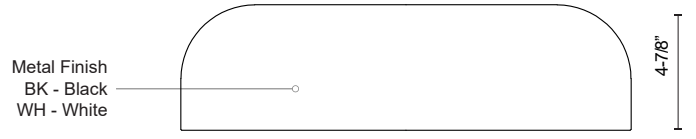

BEACON
FM13120
 FLUSH MOUNT

PROJECT

FM13120-BK
Black

FM13120-WH
White

DESCRIPTION

The Beacon family is bold, contemporary, and timeless. Made with a steel shade and a powder-coated finish, this classic form can complement any space. Even illumination is produced with LED technology. Available as a flush mount or pendant in two sizes.

SPECIFICATION DETAILS

* For custom options, consult factory for details.

Fixture Dimensions	D20" x H4-7/8"
Light Source	LED
Wattage	24W
Total Lumens	1600lm
Delivered Lumens	BK-1049lm; WH-1062lm;
Voltage	120V
Color Temperature	3000K
CRI (Ra)	>90
Optional Color Temps	2700K - 5000K Available, Minimum Order Quantities Apply
LED Rated Life	50,000 hours
Dimming	100% - 10%, ELV Dimmer (Not Included)
Shade Details	Heavy Spun Powder Coated Steel
Location	Dry
Warranty	5 Years