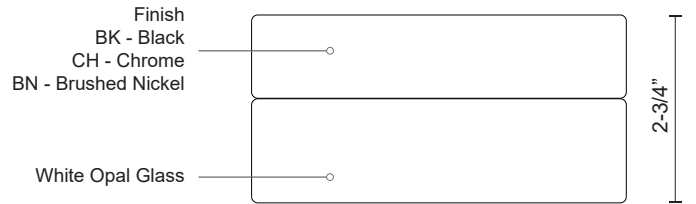

LOMITA
FM2007
 FLUSH MOUNT

PROJECT

DESCRIPTION

Single LED flush mount ceiling fixture with round white opal glass. Metal details in black, brushed nickel or chrome finish, and is equipped with our powerful 120V AC LED technology

FM2007-BK
Black

FM2007-BN
Brushed Nickel

FM2007-CH
Chrome

SPECIFICATION DETAILS

* For custom options, consult factory for details.

Fixture Dimensions	D7" x H2-3/4"
Light Source	LED
Wattage	10W
Total Lumens	800lm
Delivered Lumens	BN-515lm; CH-477lm;
Voltage	120V
Color Temperature	3000K
CRI (Ra)	>90
Optional Color Temps	2700K - 5000K Available, Minimum Order Quantities Apply
LED Rated Life	50,000 hours
Dimming	100% - 10%, ELV Dimmer (Not Included)
Glass Details	White Opal Glass
Location	Dry
Warranty	5 Years