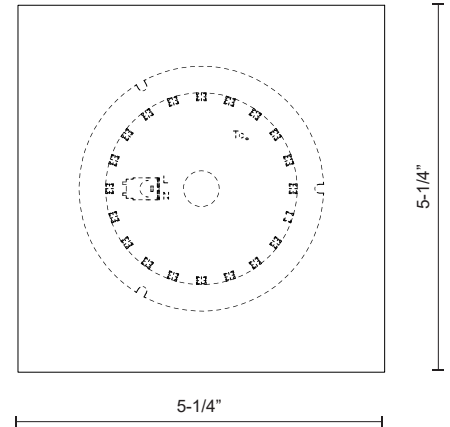

**DARTMOUTH
FM3405**
FLUSH MOUNT

PROJECT

DESCRIPTION

Single LED square flush mount ceiling fixture with square glass polished surface and painted white interior with chrome finish. Equipped with our powerful 120V AC LED technology

SPECIFICATION DETAILS

* For custom options, consult factory for details.

Fixture Dimensions	W5-1/4" x L5-1/4" x H2-1/4"
Light Source	LED
Wattage	10W
Total Lumens	800lm
Delivered Lumens	CH-434lm
Voltage	120V
Color Temperature	3000K
CRI (Ra)	>90
Optional Color Temps	2700K - 5000K Available, Minimum Order Quantities Apply
LED Rated Life	50,000 hours
Dimming	100% - 10%, ELV Dimmer (Not Included)
Glass Details	CH - Clear with white painted interior
Location	Dry
Warranty	5 Years

Finish
CH - Chrome

KUZCO

19054 28TH AVENUE
SURREY - BC V3Z 6M3
CANADA

WWW.KUZCOLIGHTING.COM

COMMENT