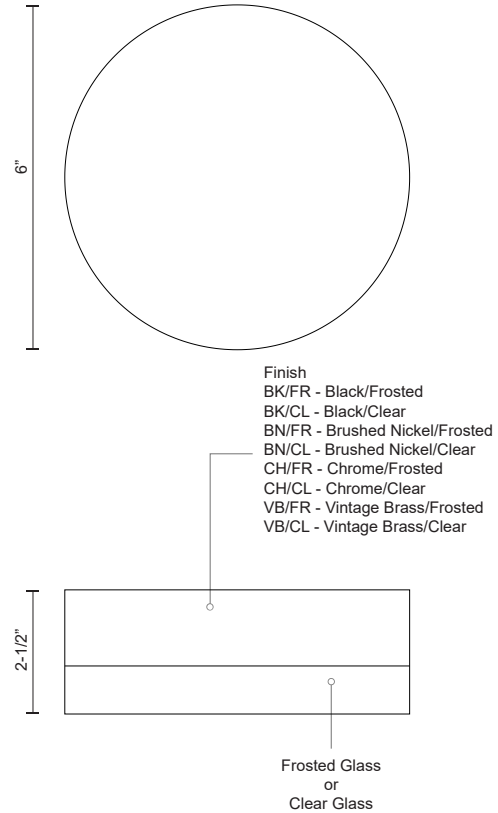

**BEDFORD
FM3506
FLUSH MOUNT**

PROJECT

SPECIFICATION DETAILS

* For custom options, consult factory for details.

Fixture Dimensions	D6" x H2-1/2"
Light Source	LED
Wattage	10W
Total Lumens	800lm
Delivered Lumens	BN/FR-518lm; CH/CL-376lm; VB/CL-532lm;
Voltage	120V
Color Temperature	3000K
CRI (Ra)	>90
Optional Color Temps	2700K - 5000K Available, Minimum Order Quantities Apply
LED Rated Life	50,000 hours
Dimming	100% - 10%, ELV Dimmer (Not Included)
Glass Details	Clear or Frosted Glass
Location	Dry
Warranty	5 Years

DESCRIPTION

Single LED round flush mount ceiling fixture with two finishes. Round glass polished surface and painted white interior with chrome/vintage brass finish or round glass frosted and painted white interior with brushed nickel/black finish. Equipped with our powerful 120V AC LED technology.