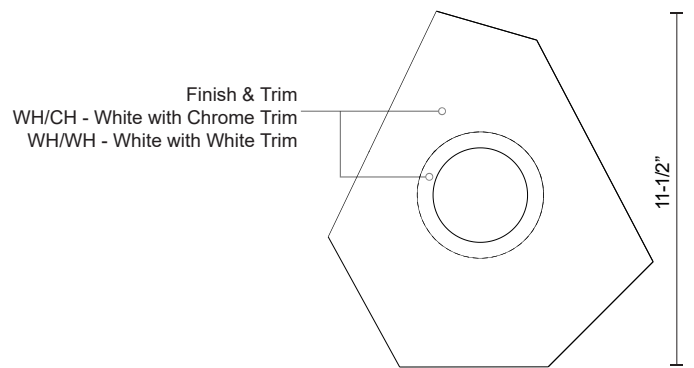

ORGANIKA
FM4201
 FLUSH MOUNT

PROJECT

FM4201-WH/CH
 White/Chrome

FM4201-WH/WH
 White/White

SPECIFICATION DETAILS

* For custom options, consult factory for details.

Fixture Dimensions	W10-1/2" x H11-1/2" x E2"
Light Source	LED
Wattage	15W
Total Lumens	1200lm
Delivered Lumens	WH-388lm
Voltage	120V
Color Temperature	3000K
CRI (Ra)	>90
Optional Color Temps	2700K - 5000K Available, Minimum Order Quantities Apply
LED Rated Life	50,000 hours
Dimming	100% - 10%, ELV Dimmer (Not Included)
Glass Details	Frosted Glass
Diffuser Details	White Acrylic Diffuser
Location	Dry
Warranty	5 Years

DESCRIPTION

Low profile flush mount wall or ceiling mounted lighting fixture with single LED source set into a painted heavy gauge Aluminum plate. Can be used in multiples with a conduit **(Not Included)** capable through-wiring compartment that facilitates the creation of rows and patterns of fixtures branching from a single wiring point. Comes with white or chrome trim ring. For alternate Pantone finishes order ZFM4201 + the Pantone color number you require + the trim color. (Not all known Pantone colors are available as applied paint finishes).