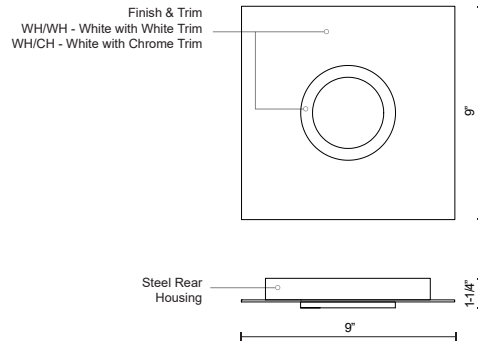

**BROADWAY
FM4209**
FLUSH MOUNT

PROJECT

DESCRIPTION

Low profile flush mount wall or ceiling mounted lighting fixture with single 1200 Lumen LED source set into a powder coated heavy gauge Aluminum plate – 1.25-inch x 9-inch x 9-inch. Square, unobtrusive simplicity – ideal for limited height and restricted plenum depth installations. Broadway delivers bright, wide, even illumination from its single diffuse light aperture. White finish – comes with white or chrome trim ring.

FM4209-WH/CH
White/Chrome

FM4209-WH/WH
White/White

SPECIFICATION DETAILS

* For custom options, consult factory for details.

Fixture Dimensions	L9" x W9" x H1-1/4"
Light Source	LED
Wattage	15W
Total Lumens	1200lm
Delivered Lumens	WH-388lm
Voltage	120V
Color Temperature	3000K
CRI (Ra)	>90
Optional Color Temps	2700K - 5000K Available, Minimum Order Quantities Apply
LED Rated Life	50,000 hours
Dimming	100% - 10%, ELV Dimmer (Not Included)
Glass Details	Frosted Glass
Diffuser Details	White Acrylic Diffuser
Location	Dry
Warranty	5 Years