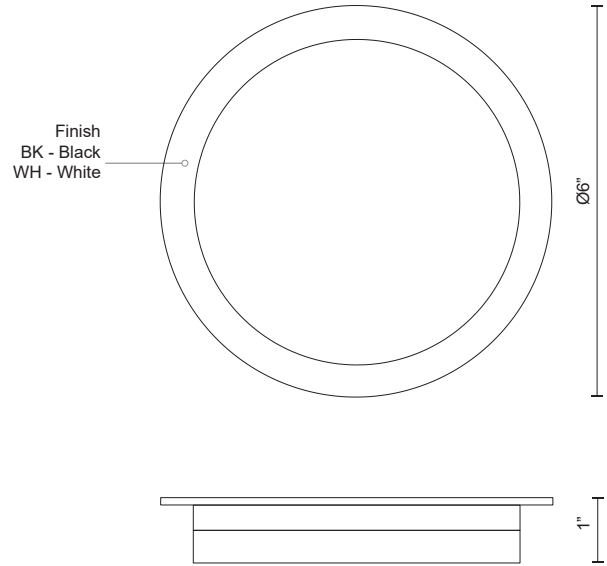

**STOCKTON
FM42706
FLUSH MOUNT**

PROJECT

DESCRIPTION

Slim die-cast aluminum body with powder-coated finish. Cylindrical polymeric diffuser. Down light distribution.

FM42706-WH
White

FM42706-BK
Black

SPECIFICATION DETAILS

* For custom options, consult factory for details.

Fixture Dimensions	D6" x H1"
Light Source	LED
Wattage	14W
Total Lumens	1100lm
Delivered Lumens	BK-910lm; WH-967lm;
Voltage	120V
Color Temperature	3000K
CRI (Ra)	>90
Optional Color Temps	2700K - 5000K Available, Minimum Order Quantities Apply
LED Rated Life	50,000 hours
Dimming	100% - 10%, ELV Dimmer (Not Included)
Diffuser Details	White Acrylic Diffuser
Location	Dry
Warranty	5 Years