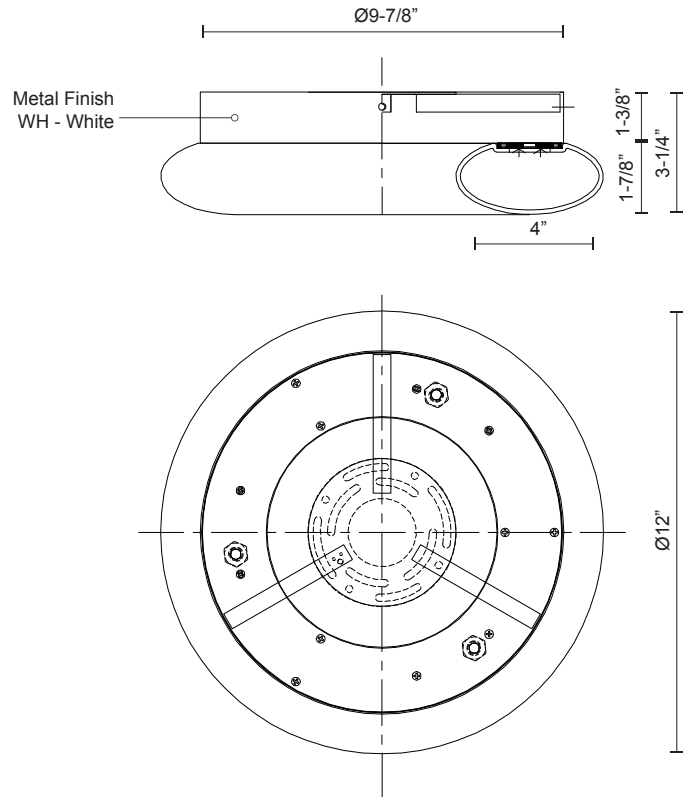

**CUMULUS  
FM80712  
FLUSH MOUNT**

PROJECT

**DESCRIPTION**

A radiant torus of bright, even illumination. Available in a variety of sizes and as either a pendant or flush mount, these halos of light adapt to any setting. Eternal and substantial.

**SPECIFICATION DETAILS**

\* For custom options, consult factory for details.

<b>Fixture Dimensions</b>	D12"x H3-1/4"
<b>Light Source</b>	LED
<b>Wattage</b>	21W
<b>Total Lumens</b>	2200lm
<b>Delivered Lumens</b>	WH-1908lm
<b>Voltage</b>	120V
<b>Color Temperature</b>	3000K
<b>CRI (Ra)</b>	>90
<b>Optional Color Temps</b>	2700K - 5000K Available, Minimum Order Quantities Apply
<b>LED Rated Life</b>	50,000 hours
<b>Dimming</b>	100% - 10%, TRIAC or ELV Dimmer (Not Included)
<b>Diffuser Details</b>	White Acrylic Diffuser
<b>Location</b>	Dry
<b>Warranty</b>	5 Years
<b>Canopy Dimensions</b>	D9-7/8" x H1-3/8"
<b>Finish Option(s)</b>	White