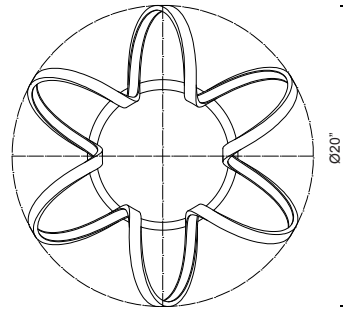

**DESCRIPTION**

A looping radiant line casts light across space in a continuous helical path. The Synergy series is characterized by the rolled rectangular extrusion, which emits soft light through the silicon opal lens. Configured in both linear and ring arrangements, the arcing aluminum allows the curated finishes to be visible at every angle.

FM93820-AN  
 Antique Brass

FM93820-AS  
 Antique Silver

FM93820-BK  
 Black

**SPECIFICATION DETAILS**

\* For custom options, consult factory for details.

<b>Fixture Dimensions</b>	D20" x H6-5/8"
<b>Light Source</b>	LED
<b>Wattage</b>	32W
<b>Total Lumens</b>	2720lm
<b>Delivered Lumens</b>	BK-1236lm; GD-1625lm; SV-1842lm;
<b>Voltage</b>	120V
<b>Color Temperature</b>	3000K
<b>CRI (Ra)</b>	>90
<b>Optional Color Temps</b>	2700K - 5000K Available, Minimum Order Quantities Apply
<b>LED Rated Life</b>	50,000 hours
<b>Dimming</b>	100% - 10%, TRIAC or ELV Dimmer (Not Included)
<b>Diffuser Details</b>	Frosted acrylic diffuser
<b>Location</b>	Dry
<b>Warranty</b>	5 Years
<b>Canopy Dimensions</b>	D9-7/8" x H1-5/8"