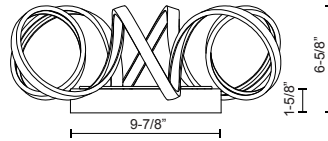

**DESCRIPTION**

A looping radiant line casts light across space in a continuous helical path. The Synergy series is characterized by the rolled rectangular extrusion, which emits soft light through the silicon opal lens. Configured in both linear and ring arrangements, the arcing aluminum allows the curated finishes to be visible at every angle.

FM93820-AN  
 Antique Brass

FM93820-AS  
 Antique Silver

FM93820-BK  
 Black

**SPECIFICATION DETAILS**

\* For custom options, consult factory for details.

<b>Fixture Dimensions</b>	D20" x H6-5/8"
<b>Light Source</b>	LED
<b>Wattage</b>	32W
<b>Total Lumens</b>	2720lm
<b>Delivered Lumens</b>	BK-1236lm; GD-1625lm; SV-1842lm;
<b>Voltage</b>	120V
<b>Color Temperature</b>	3000K
<b>CRI (Ra)</b>	>90
<b>Optional Color Temps</b>	2700K - 5000K Available, Minimum Order Quantities Apply
<b>LED Rated Life</b>	50,000 hours
<b>Dimming</b>	100% - 10%, TRIAC or ELV Dimmer (Not Included)
<b>Diffuser Details</b>	Frosted acrylic diffuser
<b>Location</b>	Dry
<b>Warranty</b>	5 Years
<b>Canopy Dimensions</b>	D9-7/8" x H1-5/8"