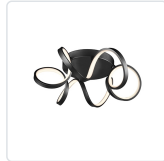

**DESCRIPTION**

A looping radiant line casts light across space in a continuous helical path. The Synergy series is characterized by the rolled rectangular extrusion, which emits soft light through the silicon opal lens. Configured in both linear and ring arrangements, the arcing aluminum allows the curated finishes to be visible at every angle.

FM93820-AN  
 Antique Brass

FM93820-AS  
 Antique Silver

FM93820-BK  
 Black

**SPECIFICATION DETAILS**

\* For custom options, consult factory for details.

<b>Fixture Dimensions</b>	D20" x H6-5/8"
<b>Light Source</b>	LED
<b>Wattage</b>	32W
<b>Total Lumens</b>	2720lm
<b>Delivered Lumens</b>	BK-1236lm; GD-1625lm; SV-1842lm;
<b>Voltage</b>	120V
<b>Color Temperature</b>	3000K
<b>CRI (Ra)</b>	>90
<b>Optional Color Temps</b>	2700K - 5000K Available, Minimum Order Quantities Apply
<b>LED Rated Life</b>	50,000 hours
<b>Dimming</b>	100% - 10%, TRIAC or ELV Dimmer (Not Included)
<b>Diffuser Details</b>	Frosted acrylic diffuser
<b>Location</b>	Dry
<b>Warranty</b>	5 Years
<b>Canopy Dimensions</b>	D9-7/8" x H1-5/8"