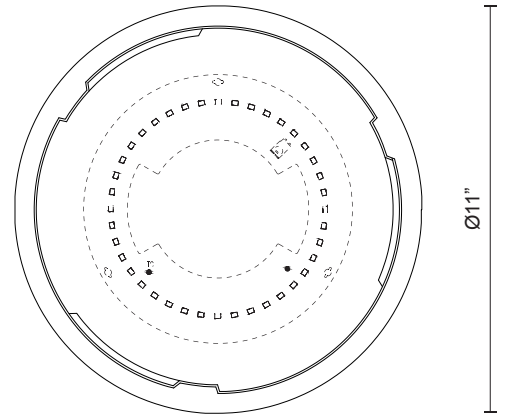

**COLLINS
FM9711
FLUSH MOUNT**

PROJECT

DESCRIPTION

Single LED flush mount ceiling fixture with round white opal acrylic. Metal details in black, silver coated, or painted white, and is equipped with our powerful 120V AC LED technology,

FM9711-BK
Black

FM9711-SV
Silver

FM9711-WH
White

SPECIFICATION DETAILS

* For custom options, consult factory for details.

Fixture Dimensions	D11" x H3-3/8"
Light Source	LED
Wattage	17W
Total Lumens	1300lm
Delivered Lumens	SV-868lm; WH-890lm;
Voltage	120V
Color Temperature	3000K
CRI (Ra)	>90
Optional Color Temps	2700K - 5000K Available, Minimum Order Quantities Apply
LED Rated Life	50,000 hours
Dimming	100% - 10%, ELV Dimmer (Not Included)
Diffuser Details	White Opal Acrylic
Location	Dry
Warranty	5 Years