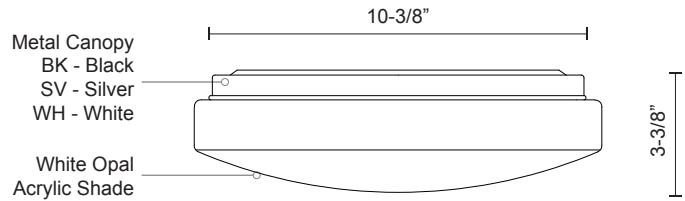

**COLLINS
FM9711
FLUSH MOUNT**

PROJECT

DESCRIPTION

Single LED flush mount ceiling fixture with round white opal acrylic. Metal details in black, silver coated, or painted white, and is equipped with our powerful 120V AC LED technology,

FM9711-BK
Black

FM9711-SV
Silver

FM9711-WH
White

SPECIFICATION DETAILS

* For custom options, consult factory for details.

Fixture Dimensions	D11" x H3-3/8"
Light Source	LED
Wattage	17W
Total Lumens	1300lm
Delivered Lumens	SV-868lm; WH-890lm;
Voltage	120V
Color Temperature	3000K
CRI (Ra)	>90
Optional Color Temps	2700K - 5000K Available, Minimum Order Quantities Apply
LED Rated Life	50,000 hours
Dimming	100% - 10%, ELV Dimmer (Not Included)
Diffuser Details	White Opal Acrylic
Location	Dry
Warranty	5 Years