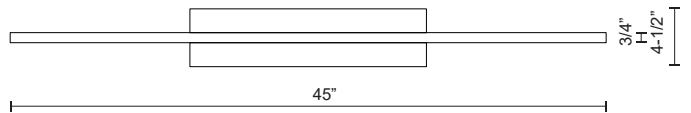

LP10345-GD
Gold

LP10345-BK
Black

LP10345-WH
White

LP10345-BN
Brushed Nickel

SPECIFICATION DETAILS

* For custom options, consult factory for details.

Fixture Dimensions	L45" x W3/4" x H1-1/2"
Light Source	LED
Wattage	29W
Total Lumens	2400lm
Delivered Lumens	BK-1013lm; BN-1551lm; GD-1494lm; WH-1705lm;
Voltage	120V
Color Temperature	3000K
CRI (Ra)	>90
Optional Color Temps	2700K - 5000K Available, Minimum Order Quantities Apply
LED Rated Life	50,000 hours
Dimming	100% - 10%, ELV Dimmer (Not Included)
Diffuser Details	White Acrylic Diffuser
Adjustable	Yes
Wire Length	120" Max
Wire Type	Clear SSL Wire
Location	Dry
Warranty	5 Years
Canopy Dimensions	L17-3/4" x W4-1/2" x H1"