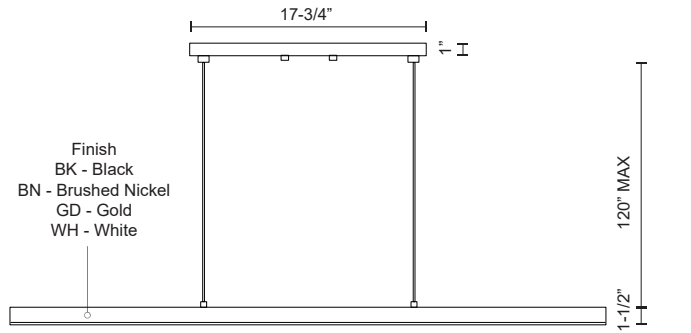

LP10345-GD
Gold

LP10345-BK
Black

LP10345-WH
White

LP10345-BN
Brushed Nickel

SPECIFICATION DETAILS

* For custom options, consult factory for details.

Fixture Dimensions	L45" x W3/4" x H1-1/2"
Light Source	LED
Wattage	29W
Total Lumens	2400lm
Delivered Lumens	BK-1013lm; BN-1551lm; GD-1494lm; WH-1705lm;
Voltage	120V
Color Temperature	3000K
CRI (Ra)	>90
Optional Color Temps	2700K - 5000K Available, Minimum Order Quantities Apply
LED Rated Life	50,000 hours
Dimming	100% - 10%, ELV Dimmer (Not Included)
Diffuser Details	White Acrylic Diffuser
Adjustable	Yes
Wire Length	120" Max
Wire Type	Clear SSL Wire
Location	Dry
Warranty	5 Years
Canopy Dimensions	L17-3/4" x W4-1/2" x H1"