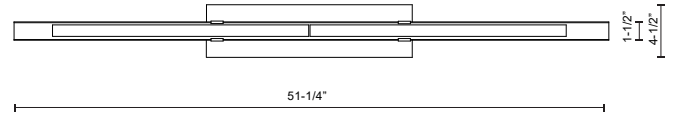

LP11252-BK
Black

LP11252-GH
Graphite

LP11252-WH
White

SPECIFICATION DETAILS

* For custom options, consult factory for details.

Fixture Dimensions	L51-1/4" x W1-1/2" x H2-1/2"
Light Source	LED
Wattage	29W
Total Lumens	2400lm
Delivered Lumens	BK-782lm; WH-1410lm;
Voltage	120V
Color Temperature	3000K
CRI (Ra)	>90
Optional Color Temps	2700K - 5000K Available, Minimum Order Quantities Apply
LED Rated Life	50,000 hours
Dimming	100% - 10%, ELV Dimmer (Not Included)
Diffuser Details	White Acrylic Diffuser
Adjustable	Yes
Wire Length	120" Max
Wire Type	Clear SSL Wire
Location	Dry
Warranty	5 Years
Canopy Dimensions	L17-3/4" x W4-1/2" x H1"