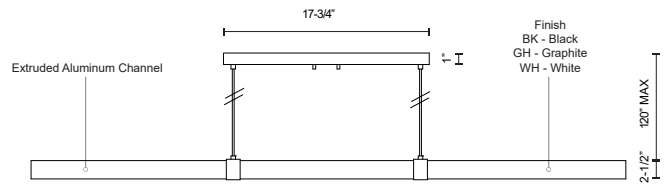

**ALPHA
LP11252
PENDANTS**

PROJECT

DESCRIPTION

Clean, crisp design this linear pendant hangs from two points in the middle of the extruded aluminum channel. Its polymeric diffuser ensures even downward light distribution, never a glare. Customs options also available.

LP11252-BK
Black

LP11252-GH
Graphite

LP11252-WH
White

SPECIFICATION DETAILS

* For custom options, consult factory for details.

Fixture Dimensions	L51-1/4" x W1-1/2" x H2-1/2"
Light Source	LED
Wattage	29W
Total Lumens	2400lm
Delivered Lumens	BK-782lm; WH-1410lm;
Voltage	120V
Color Temperature	3000K
CRI (Ra)	>90
Optional Color Temps	2700K - 5000K Available, Minimum Order Quantities Apply
LED Rated Life	50,000 hours
Dimming	100% - 10%, ELV Dimmer (Not Included)
Diffuser Details	White Acrylic Diffuser
Adjustable	Yes
Wire Length	120" Max
Wire Type	Clear SSL Wire
Location	Dry
Warranty	5 Years
Canopy Dimensions	L17-3/4" x W4-1/2" x H1"