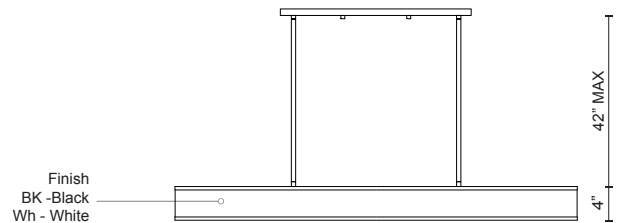

### DESCRIPTION

The black or white organza shade that covers the aluminum chassis gives depth and structure to this rectangular shaped pendant lamp. The long edge of the rectangular lamp shade measures 48 inches and is attached to the ceiling with two solid stems and a canopy. LEDs are perfectly diffused with a white acrylic panel always a glow never a glare.

### SPECIFICATION DETAILS

\* For custom options, consult factory for details.

<b>Fixture Dimensions</b>	L48" x W9-5/8" x H4"
<b>Light Source</b>	LED
<b>Wattage</b>	50W
<b>Total Lumens</b>	4000lm
<b>Delivered Lumens</b>	BK-2036lm; WH-2282lm;
<b>Voltage</b>	120V
<b>Color Temperature</b>	3000K
<b>CRI (Ra)</b>	>90
<b>Optional Color Temps</b>	2700K - 5000K Available, Minimum Order Quantities Apply
<b>LED Rated Life</b>	50,000 hours
<b>Dimming</b>	100% - 10%, ELV Dimmer (Not Included)
<b>Diffuser Details</b>	White Acrylic Diffuser
<b>Adjustable</b>	Yes
<b>Rod Length</b>	42" Max (3x12" + 1x6")
<b>Location</b>	Dry
<b>Warranty</b>	5 Years
<b>Canopy Dimensions</b>	L22-7/8" x W4-3/4" x H3/4"