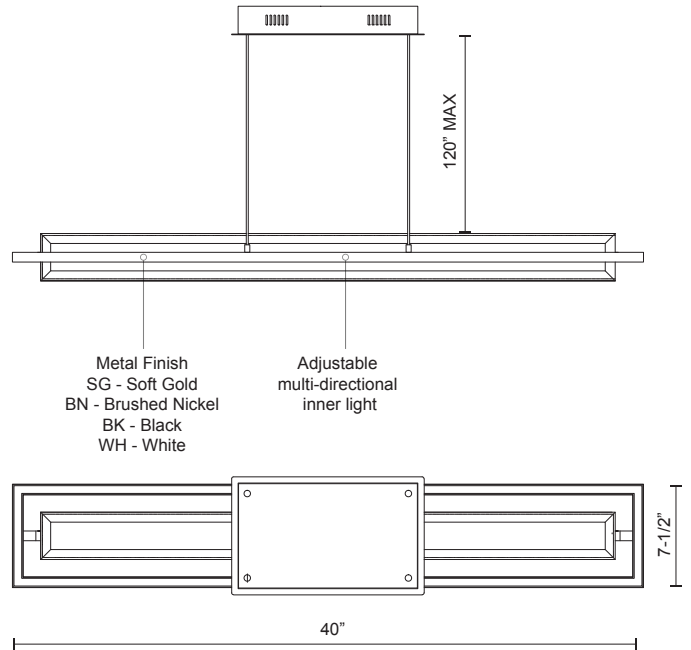

* For custom options, consult factory for details.

Fixture Dimensions	L40" x W7-1/2"
Light Source	LED
Wattage	35W
Total Lumens	2975lm
Delivered Lumens	BK-1515lm; BN-1577lm;
Voltage	120V
Color Temperature	3000K
CRI (Ra)	>90
Optional Color Temps	2700K - 5000K Available, Minimum Order Quantities Apply
LED Rated Life	50,000 hours
Dimming	100% - 10%, TRIAC or ELV Dimmer (Not Included)
Diffuser Details	White Acrylic Diffuser
Adjustable	Yes
Wire Length	120" Max
Wire Type	Clear SSL Wire
Location	Dry
Warranty	5 Years
Canopy Dimensions	L12-1/4" x W7-1/2" x H4-1/2"

DESCRIPTION

Representative of its namesake, the Mondrian series is composed from numerous rectilinear frames of light. The illuminated borders surrounding an open central void create an illusion of levitation. The airy design and negative space allow the fixture to visually blend into the environment. High-quality finish and simple forms coalesce in the elegant new product.