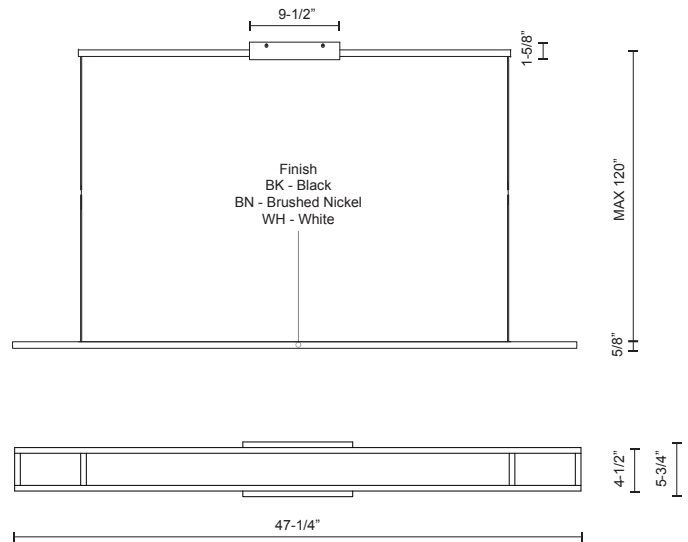

GRID
LP20448
PENDANTS

PROJECT

DESCRIPTION

Framed by a square profile perimeter a translucent radiant panel emits light both upward and downward. Utilizing modern edge lighting the Grid pendant maintains a sleek minimal thickness in contrast with the linear scale. Architectural and reductive the versatile fixture provides a refined accent for the contemporary context.

LP20448-BN
Brushed Nickel

LP20448-BK
Black

LP20448-WH
White

SPECIFICATION DETAILS

* For custom options, consult factory for details.

Fixture Dimensions	L47-1/4"x W4-1/2"x H5/8"
Light Source	LED
Wattage	73W
Total Lumens	6300lm
Delivered Lumens	BK-1026lm; BN-1100lm*; WH-1310lm*;
Voltage	120V
Color Temperature	3000K
CRI (Ra)	>90
Optional Color Temps	2700K - 5000K Available, Minimum Order Quantities Apply
LED Rated Life	50,000 hours
Dimming	100% - 10%, TRIAC or ELV Dimmer (Not Included)
Diffuser Details	Acrylic Light Guide
Adjustable	Yes
Wire Length	120" Max
Wire Type	Color Matching Coaxial Wire
Location	Dry
Warranty	5 Years
Canopy Dimensions	L9-1/2"x W5-3/4"x H1-5/8"