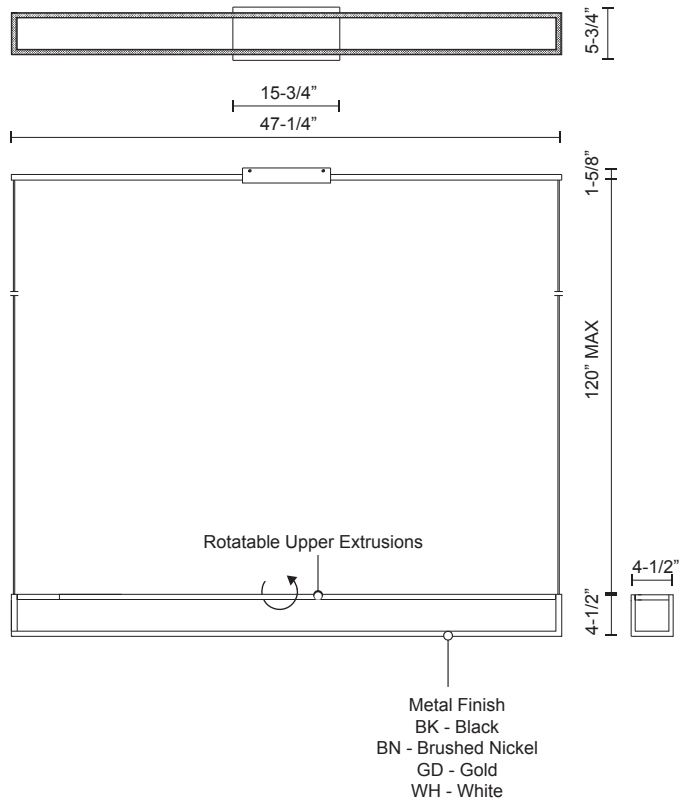

**PLAZA**  
**LP34448**  
PENDANTS

PROJECT

**DESCRIPTION**

As an inversion of formal typology, the rectilinear Plaza lamps consist of volumetric outlines. Integrated into the airy structure are an abundance of features, such as the adjustment of light direction and for the linear pendant, gestural motion actuated dimming. The sleek architectural series is offered in variety of sizes and applications.

LP34448-BN  
Brushed Nickel

LP34448-BK  
Black

LP34448-GD  
Gold

LP34448-WH  
White

**SPECIFICATION DETAILS**

\* For custom options, consult factory for details.

<b>Fixture Dimensions</b>	L47 1/4"x W4 1/2"x H4 1/2'
<b>Light Source</b>	LED
<b>Wattage</b>	62W
<b>Total Lumens</b>	5270lm
<b>Delivered Lumens</b>	BK-1589lm; BN-2456lm; GD-2096lm; WH-2889lm;
<b>Voltage</b>	120V
<b>Color Temperature</b>	3000K
<b>CRI (Ra)</b>	>90
<b>Optional Color Temps</b>	2700K - 5000K Available, Minimum Order Quantities Apply
<b>LED Rated Life</b>	50,000 hours
<b>Dimming</b>	100% - 10%, Hand Motion Select& Dimming
<b>Diffuser Details</b>	White Acrylic Diffuser
<b>Adjustable</b>	Yes
<b>Wire Length</b>	120" Max
<b>Wire Type</b>	Clear Coaxial Wire
<b>Location</b>	Dry
<b>Warranty</b>	5 Years
<b>Canopy Dimensions</b>	L15-3/4"x W5-3/4"x H1-5/8"