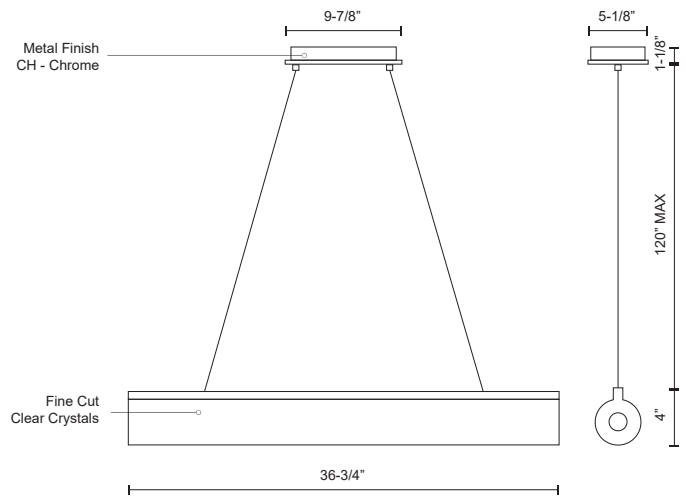

**GAMMA  
LP7837  
PENDANTS**

PROJECT

**DESCRIPTION**

Single linear LED cylinder pendant, with exquisite diamond cut clear crystals which reflects the light beautifully within the pendant and around the surrounding room. This unique pendant has fine polished chrome metal finish, and is provided with our powerful 120V AC LED technology. Available in three different lengths, and many other styled arrangements, see series information for full family.

LP7837 (3000K)  
3000K

LP7837 (4000K)  
4000K

**SPECIFICATION DETAILS**

\* For custom options, consult factory for details.

<b>Fixture Dimensions</b>	L36-3/4" x W4" x H4"
<b>Light Source</b>	LED
<b>Wattage</b>	29W
<b>Total Lumens</b>	2400lm
<b>Delivered Lumens</b>	CH-1808lm
<b>Voltage</b>	120V
<b>Color Temperature</b>	3000K; 4000K;
<b>CRI (Ra)</b>	>90
<b>Optional Color Temps</b>	2700K - 5000K Available, Minimum Order Quantities Apply
<b>LED Rated Life</b>	50,000 hours
<b>Dimming</b>	100% - 10%, ELV Dimmer (Not Included)
<b>Crystal Details</b>	Fine Diamond Cut Crystal
<b>Adjustable</b>	Yes
<b>Wire Length</b>	120" Max
<b>Wire Type</b>	Clear Coaxial Wire
<b>Location</b>	Dry
<b>Warranty</b>	5 Years
<b>Canopy Dimensions</b>	L9-7/8" x W5-1/8" x H1-1/8"