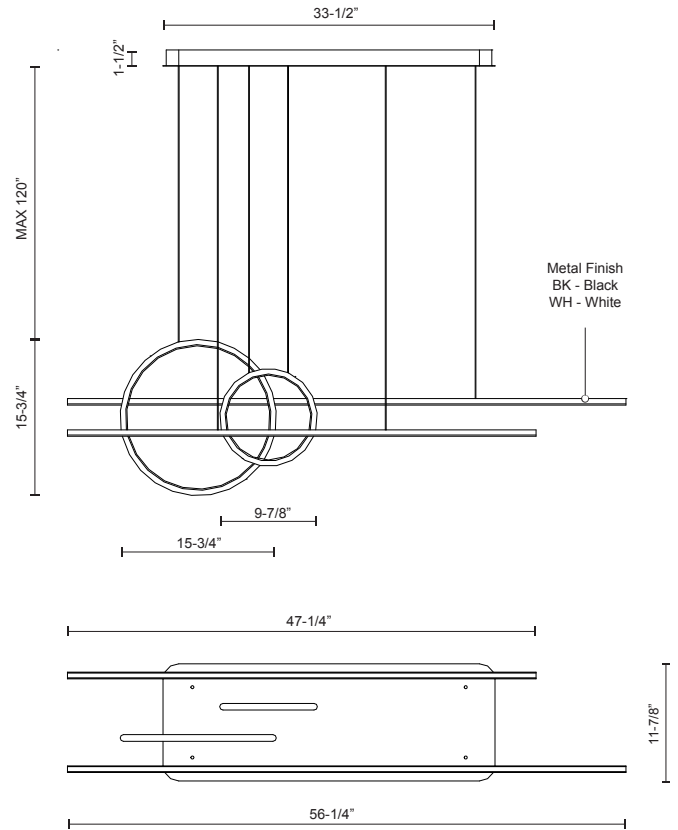

CHUTE CALYPSO MP14956

PENDANTS

PROJECT

MP14956-BK
Black

MP14956-WH
White

SPECIFICATION DETAILS

* For custom options, consult factory for details.

Fixture Dimensions	L56-1/4" x W11-7/8" x H15-3/4"
Light Source	LED
Wattage	68W
Total Lumens	5460lm
Delivered Lumens	BK-3428lm; WH-4189lm;
Voltage	120V
Color Temperature	3000K
CRI (Ra)	>90
Optional Color Temps	2700K - 5000K Available, Minimum Order Quantities Apply
LED Rated Life	50,000 hours
Dimming	100% - 10%, TRIAC or ELV Dimmer (Not Included)
Diffuser Details	White Acrylic Diffuser
Adjustable	Yes
Wire Length	120" Max
Wire Type	Color Matching Coaxial Wire
Location	Dry
Warranty	5 Years
Canopy Dimensions	L33-1/2" x W11-7/8" x H1-1/2"

DESCRIPTION

Extruded aluminum cylinders and rings. Finely textured powder-coat finish. Rounded opal silicon diffusers. Up and down lights. Custom options available.

KUZCO

19054 28TH AVENUE
SURREY - BC V3Z 6M3
CANADA