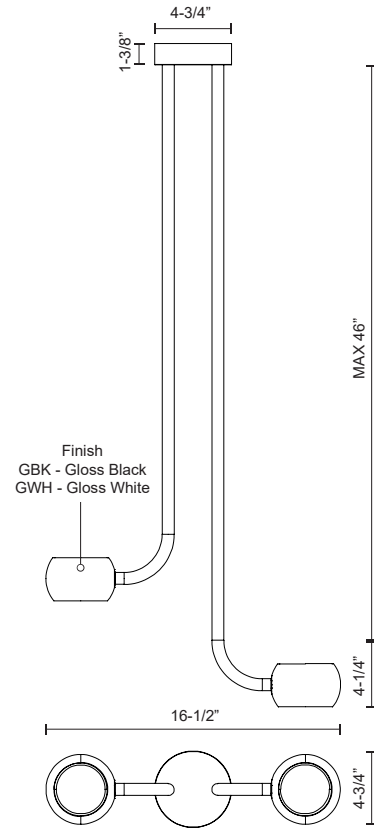

**FLUX**  
**MP46608**  
PENDANTS

PROJECT

**DESCRIPTION**

Combining a truncated spherical aesthetic with modern adjustability features the Flux collection is ideal for the sophisticated interior setting. A flat recessed glass diffuser, partially frosted in its center, is showcased within the precise cast aluminum drum, providing an ambient wash where directed. The illuminated ring serves dual functions as a finder light and indicative perimeter for the touch actuated dimmer. Magnetic connectors allow for an unrestricted range of rotation and ease of assembly. Available in a range of configurations.

MP46608-GWH  
Gloss White

MP46608-GBK  
Gloss Black

**SPECIFICATION DETAILS**

\* For custom options, consult factory for details.

<b>Fixture Dimensions</b>	L16-1/2" x W4-3/4" x H4-1/4"
<b>Light Source</b>	LED
<b>Wattage</b>	20W
<b>Total Lumens</b>	1600lm
<b>Delivered Lumens</b>	GBK-420lm; GWH-742lm;
<b>Voltage</b>	120V
<b>Color Temperature</b>	3000K
<b>CRI (Ra)</b>	>90
<b>Optional Color Temps</b>	2700K - 5000K Available, Minimum Order Quantities Apply
<b>LED Rated Life</b>	50,000 hours
<b>Dimming</b>	100% - 10%, Touch dimmer
<b>Diffuser Details</b>	Acrylic diffuser
<b>Adjustable</b>	Yes
<b>Rod Length</b>	48" Max (26" + 12" + 6" + 4")
<b>Location</b>	Dry
<b>Warranty</b>	5 Years
<b>Canopy Dimensions</b>	D4-3/4" x H1-3/8"