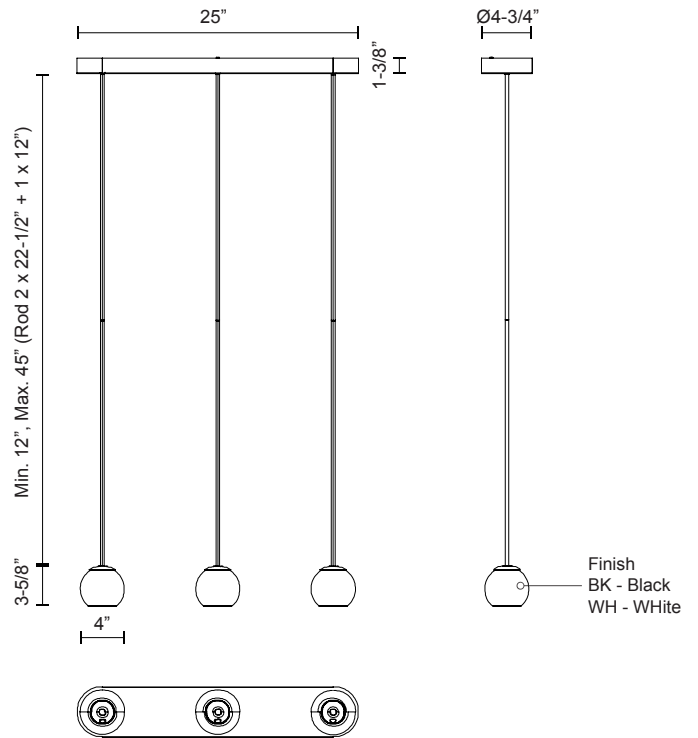

EUROPA MP47613

PENDANTS

PROJECT

MP47613-WH
White

MP47613-BK
Black

SPECIFICATION DETAILS

* For custom options, consult factory for details.

Fixture Dimensions	D4" x H3-5/8"
Light Source	LED
Wattage	30W
Total Lumens	2550lm
Delivered Lumens	1200lm
Voltage	120V
Color Temperature	3000K
CRI (Ra)	>90
Optional Color Temps	2700K - 5000K Available, Minimum Order Quantities Apply
LED Rated Life	50,000 hours
Dimming	100% - 10%, Hand Motion Select& Dimming
Glass Details	White Opal Glass
Adjustable	Yes
Rod Length	45" Max (2 x 22-1/2" + 1 x 12")
Location	Dry
Warranty	5 Years
Canopy Dimensions	L25" x W4-3/4" x H1-3/8"

DESCRIPTION

Perched at the end of an elongated thin tube rests a deceptively simple globe, emitting both ambient light while concealing the focused LED source. The versatile Europa ceiling-mount series is characterized by the integrated ball joint connectors that allow the adaptive placement of illuminance. Available as in single and multi-light configurations.

* Maximum two rods for installation

KUZCO

19054 28TH AVENUE
SURREY - BC V3Z 6M3
CANADA

WWW.KUZCOLIGHTING.COM

COMMENT