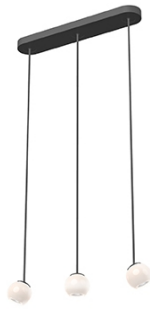

EUROPA MP47613

PENDANTS

PROJECT

MP47613-WH
White

MP47613-BK
Black

SPECIFICATION DETAILS

* For custom options, consult factory for details.

Fixture Dimensions	D4" x H3-5/8"
Light Source	LED
Wattage	30W
Total Lumens	2550lm
Delivered Lumens	1200lm
Voltage	120V
Color Temperature	3000K
CRI (Ra)	>90
Optional Color Temps	2700K - 5000K Available, Minimum Order Quantities Apply
LED Rated Life	50,000 hours
Dimming	100% - 10%, Hand Motion Select& Dimming
Glass Details	White Opal Glass
Adjustable	Yes
Rod Length	45" Max (2 x 22-1/2" + 1 x 12")
Location	Dry
Warranty	5 Years
Canopy Dimensions	L25" x W4-3/4" x H1-3/8"

DESCRIPTION

Perched at the end of an elongated thin tube rests a deceptively simple globe, emitting both ambient light while concealing the focused LED source. The versatile Europa ceiling-mount series is characterized by the integrated ball joint connectors that allow the adaptive placement of illuminance. Available as in single and multi-light configurations.

* Maximum two rods for installation

KUZCO

19054 28TH AVENUE
SURREY - BC V3Z 6M3
CANADA

WWW.KUZCOLIGHTING.COM

COMMENT