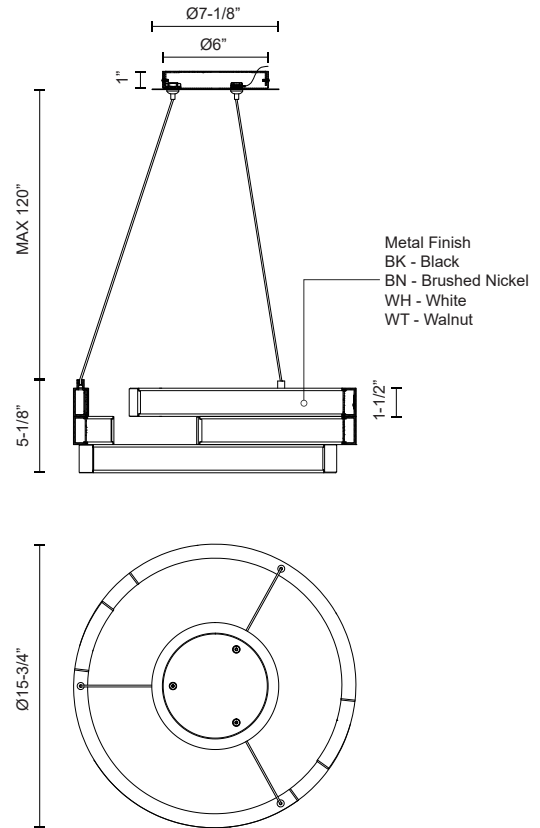

**ANELLO  
PD12716  
PENDANTS**

PROJECT

**DESCRIPTION**

This sophisticated unparalleled designed LED pendant is one of a kind masterpiece. From each viewable angle you will perceive a different architectural look, with three layers of eccentric arched metal bands combined together. Inside each band is our powerful 120V AC LED technology diffused by inner frosted acrylic curved diffusers, when lit the light illuminates elegantly throughout all the inner bands and into the surrounding area. Available in black, brushed nickel, walnut and white metal finishes.

PD12716-BN Brushed Nickel    PD12716-BK Black    PD12716-WH White    PD12716-WT Walnut

**SPECIFICATION DETAILS**

\* For custom options, consult factory for details.

|                             |   |
|-----------------------------|---|
| <b>Fixture Dimensions</b>   | D15-3/4" x H5-1/8"                                      |
| <b>Light Source</b>         | LED   |
| <b>Wattage</b>              | 65W   |
| <b>Total Lumens</b>         | 4800lm  |
| <b>Delivered Lumens</b>     | BK-1960lm; BN-2220lm; WH-2549lm; WT-1968lm;             |
| <b>Voltage</b>              | 120V  |
| <b>Color Temperature</b>    | 3000K   |
| <b>CRI (Ra)</b>             | >90   |
| <b>Optional Color Temps</b> | 2700K - 5000K Available, Minimum Order Quantities Apply |
| <b>LED Rated Life</b>       | 50,000 hours  |
| <b>Dimming</b>              | 100% - 10%, ELV Dimmer (Not Included)                   |
| <b>Diffuser Details</b>     | White Acrylic Diffuser                                  |
| <b>Adjustable</b>           | Yes   |
| <b>Wire Length</b>          | 120" Max  |
| <b>Wire Type</b>            | Clear SSL Wire  |
| <b>Location</b>             | Dry   |
| <b>Warranty</b>             | 5 Years   |
| <b>Canopy Dimensions</b>    | D7-1/8" x H1"   |