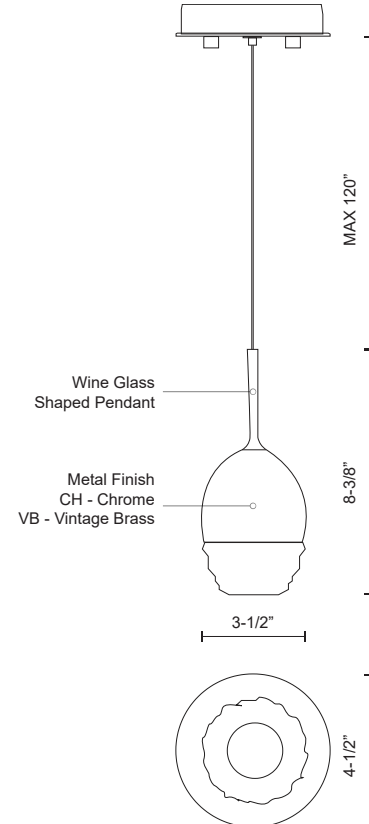

ROMA PD12803

PENDANTS

PROJECT

PD12803-VB
Vintage Brass

PD12803-CH
Chrome

SPECIFICATION DETAILS

* For custom options, consult factory for details.

Fixture Dimensions	H8-3/8" x D4-1/2"
Light Source	LED
Wattage	5W
Total Lumens	400lm
Delivered Lumens	CH-324lm
Voltage	120V
Color Temperature	4000K
CRI (Ra)	>90
Optional Color Temps	2700K - 5000K Available, Minimum Order Quantities Apply
LED Rated Life	50,000 hours
Dimming	100% - 10%, ELV Dimmer (Not Included)
Glass Details	Vintage Crystal Cut Glass
Adjustable	Yes
Wire Length	120" Max
Wire Type	Clear SSL Wire
Location	Dry
Warranty	5 Years
Canopy Dimensions	D4-3/4" x H7/8"

DESCRIPTION

This single pendant gives a new term that "Lights Are a Visual Wine" with a downward wine glass shaped design and a vintage styled sparkling clear crystal. All finishes are equipped with our powerful 120V AC LED technology. Chrome and Rose Gold finish: available in a variety of multi-pendant options see series for family details. Vintage Brass finish: build your own configuration, choose how many pendants and choose the canopy shape and size accordingly.