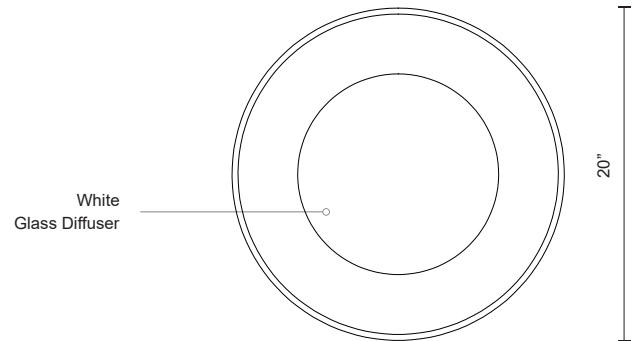

**BEACON**  
**PD13120**  
PENDANTS

PROJECT

PD13120-BK  
Black

PD13120-WH  
White

**SPECIFICATION DETAILS**

\* For custom options, consult factory for details.

<b>Fixture Dimensions</b>	D20" x H4-7/8"
<b>Light Source</b>	LED
<b>Wattage</b>	24W
<b>Total Lumens</b>	1600lm
<b>Delivered Lumens</b>	BK-966lm; WH-1004lm;
<b>Voltage</b>	120V
<b>Color Temperature</b>	3000K
<b>CRI (Ra)</b>	>90
<b>Optional Color Temps</b>	2700K - 5000K Available, Minimum Order Quantities Apply
<b>LED Rated Life</b>	50,000 hours
<b>Dimming</b>	100% - 10%, ELV Dimmer (Not Included)
<b>Shade Details</b>	Heavy Spun Powder Coated Steel
<b>Adjustable</b>	Yes
<b>Wire Length</b>	120" Max
<b>Wire Type</b>	Color Matching SVT Cord, Aircraft Cable
<b>Location</b>	Dry
<b>Warranty</b>	5 Years
<b>Canopy Dimensions</b>	D5-7/8" x H3/4"

**DESCRIPTION**

The Beacon family is bold, contemporary, and timeless. Made with a steel shade and a powder-coated finish, this classic form can complement any space. Even illumination is produced with LED technology. Available as a flush mount or pendant in two sizes.