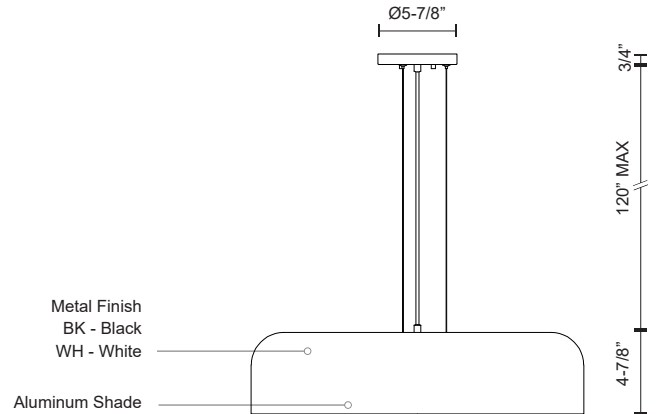

**BEACON**  
**PD13120**  
PENDANTS

PROJECT

PD13120-BK  
Black

PD13120-WH  
White

**SPECIFICATION DETAILS**

\* For custom options, consult factory for details.

<b>Fixture Dimensions</b>	D20" x H4-7/8"
<b>Light Source</b>	LED
<b>Wattage</b>	24W
<b>Total Lumens</b>	1600lm
<b>Delivered Lumens</b>	BK-966lm; WH-1004lm;
<b>Voltage</b>	120V
<b>Color Temperature</b>	3000K
<b>CRI (Ra)</b>	>90
<b>Optional Color Temps</b>	2700K - 5000K Available, Minimum Order Quantities Apply
<b>LED Rated Life</b>	50,000 hours
<b>Dimming</b>	100% - 10%, ELV Dimmer (Not Included)
<b>Shade Details</b>	Heavy Spun Powder Coated Steel
<b>Adjustable</b>	Yes
<b>Wire Length</b>	120" Max
<b>Wire Type</b>	Color Matching SVT Cord, Aircraft Cable
<b>Location</b>	Dry
<b>Warranty</b>	5 Years
<b>Canopy Dimensions</b>	D5-7/8" x H3/4"

**DESCRIPTION**

The Beacon family is bold, contemporary, and timeless. Made with a steel shade and a powder-coated finish, this classic form can complement any space. Even illumination is produced with LED technology. Available as a flush mount or pendant in two sizes.