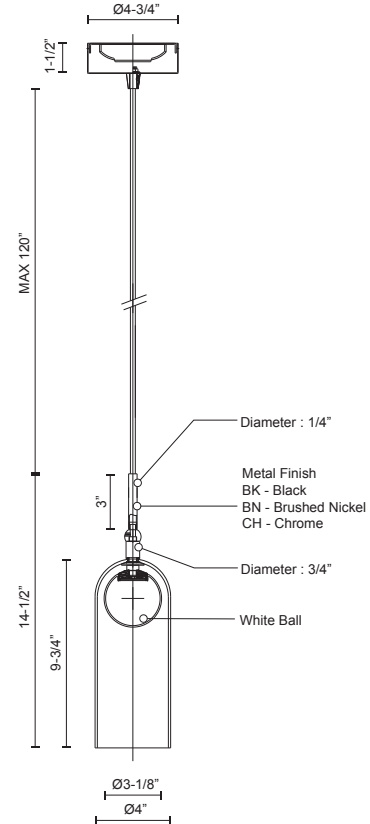

Fixture Dimensions	D4"x H14-1/2"
Light Source	LED
Wattage	6W
Total Lumens	480lm
Delivered Lumens	BN-380lm*
Voltage	120V
Color Temperature	3000K
CRI (Ra)	>90
Optional Color Temps	2700K - 5000K Available, Minimum Order Quantities Apply
LED Rated Life	50,000 hours
Dimming	100% - 10%, TRIAC or ELV Dimmer (Not Included)
Glass Details	Frosted Glass Sphere
Shade Details	Clear Glass
Adjustable	Yes
Wire Length	120" Max
Wire Type	Color Matching SSL Wire
Location	Dry
Warranty	5 Years
Canopy Dimensions	D4-3/4" x H1-1/2"

DESCRIPTION

Clear glass cylindrical shade rests on opal acrylic diffuser globe. Brushed plated finishes or satin coating. Down light. Custom options available.

KUZCO

19054 28TH AVENUE
SURREY - BC V3Z 6M3
CANADA