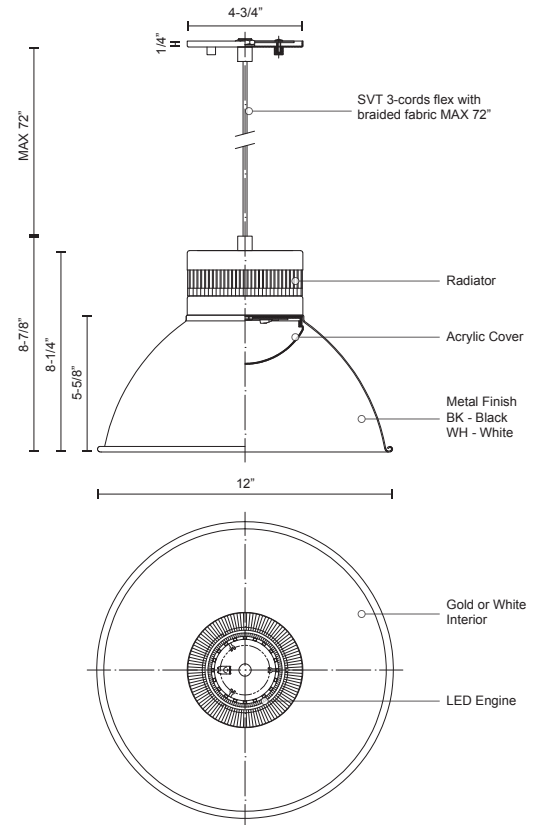

**HERMAN
PD2612
PENDANTS**

PROJECT

DESCRIPTION

Single LED pendant with colored dome shade available in either; matte black exterior with gold interior or gloss white exterior with gloss white interior. Each variety of pendants has a decorative industrial styled chrome heat sink at the top of the shade. Matching colored cloth covered SVT cable and is provided with our powerful 120V AC LED technology. Available in two sizes please view series for more details.

PD2612-WH
White

PD2612-BK
Black

SPECIFICATION DETAILS

* For custom options, consult factory for details.

Fixture Dimensions	D12" x H8-7/8"
Light Source	LED
Wattage	11W
Total Lumens	800lm
Delivered Lumens	WH-481lm
Voltage	120V
Color Temperature	3000K
CRI (Ra)	>90
Optional Color Temps	2700K - 5000K Available, Minimum Order Quantities Apply
LED Rated Life	50,000 hours
Dimming	100% - 10%, ELV Dimmer (Not Included)
Diffuser Details	White Acrylic Diffuser
Shade Details	Spun Aluminum
Adjustable	Yes
Wire Length	72" Max
Wire Type	Color Matching SVT Cord
Location	Dry
Warranty	5 Years
Canopy Dimensions	D4-3/4" x H1/4"