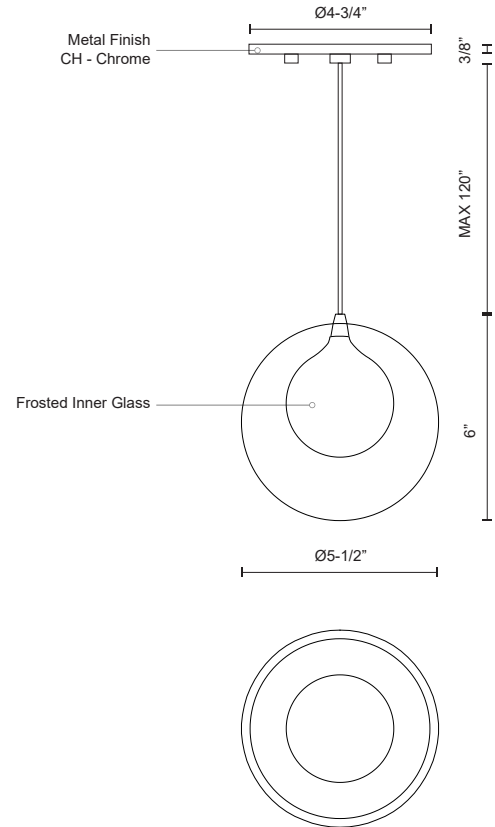

**BOLLA
PD3106
PENDANTS**

PROJECT

DESCRIPTION

Produced in an array of configurations, the Bolla series is defined by the iconic double-wall glass globes. A frosted globe is perched within a transparent orb producing diffuser light from the satin aluminum LED socket. While elegant as a single pendant, the optional clustered bouquet creates a stunning impact.

SPECIFICATION DETAILS

* For custom options, consult factory for details.

Fixture Dimensions	D5-1/2" x H6"
Light Source	LED
Wattage	3W
Total Lumens	220lm
Delivered Lumens	CH-175lm
Voltage	120V
Color Temperature	3000K
CRI (Ra)	>90
Optional Color Temps	2700K - 5000K Available, Minimum Order Quantities Apply
LED Rated Life	50,000 hours
Dimming	100% - 10%, ELV Dimmer (Not Included)
Glass Details	Clear Outer/Frosted Inner Glass
Adjustable	Yes
Wire Length	120" Max
Wire Type	Clear SSL Wire
Location	Dry
Warranty	5 Years
Canopy Dimensions	D4-3/4" x H3/8"