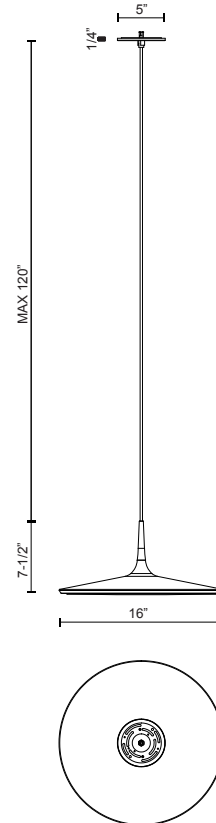

DISC
PD46216
PENDANTS

PROJECT

DESCRIPTION

The DISC pendant produces an even diffusive plane of light in a distinctive diminutive profile. A revolved sleek aluminum cap clasps the thin optic and is supported by a matching cloth cable. Excellent detailing and a refined finish offering are defining qualities of the contemporary fixture.

PD46216-BK
Black

PD46216-CH
Chrome

PD46216-WH
White

SPECIFICATION DETAILS

* For custom options, consult factory for details.

Fixture Dimensions	D16"x H7-1/2"
Light Source	LED
Wattage	40W
Total Lumens	3310lm
Delivered Lumens	WH-2513lm
Voltage	120V
Color Temperature	3000K
CRI (Ra)	>90
Optional Color Temps	2700K - 5000K Available, Minimum Order Quantities Apply
LED Rated Life	50,000 hours
Dimming	100% - 10%, TRIAC or ELV Dimmer (Not Included)
Diffuser Details	White Acrylic Diffuser
Adjustable	Yes
Wire Length	120" Max
Wire Type	Black SVT Cord
Location	Dry
Warranty	5 Years
Canopy Dimensions	D5" x H1/4"