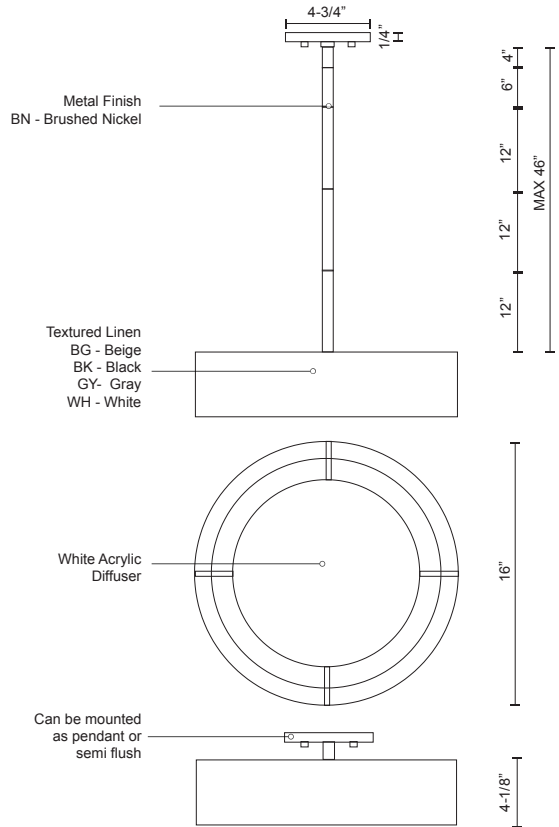

PD7916-GY
Gray

PD7916-BG
Beige

PD7916-BK
Black

PD7916-WH
White

SPECIFICATION DETAILS

* For custom options, consult factory for details.

Fixture Dimensions	D16 x H4-1/8"
Light Source	LED
Wattage	24W
Total Lumens	1600lm
Delivered Lumens	BG-1103lm; BK-980lm; WH-1050lm;
Voltage	120V
Color Temperature	3000K
CRI (Ra)	>90
Optional Color Temps	2700K - 5000K Available, Minimum Order Quantities Apply
LED Rated Life	50,000 hours
Dimming	100% - 10%, ELV Dimmer (Not Included)
Diffuser Details	White Acrylic Diffuser
Shade Details	Textured Linen
Adjustable	Yes
Rod Length	46" Max (3x12" + 1x6" + 1x4")
Location	Dry
Warranty	5 Years
Canopy Dimensions	D4-3/4" x H1/4"