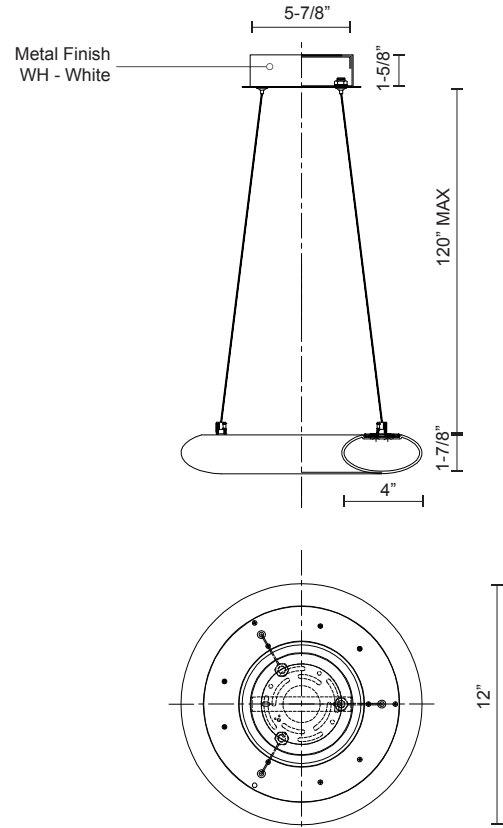

### SPECIFICATION DETAILS

\* For custom options, consult factory for details.

<b>Fixture Dimensions</b>	D12" x H1-7/8"
<b>Light Source</b>	LED
<b>Wattage</b>	20W
<b>Total Lumens</b>	2000lm
<b>Delivered Lumens</b>	WH-1200lm
<b>Voltage</b>	120V
<b>Color Temperature</b>	3000K
<b>CRI (Ra)</b>	>90
<b>Optional Color Temps</b>	2700K - 5000K Available, Minimum Order Quantities Apply
<b>LED Rated Life</b>	50,000 hours
<b>Dimming</b>	100% - 10%, TRIAC or ELV Dimmer (Not Included)
<b>Diffuser Details</b>	White Acrylic Diffuser
<b>Adjustable</b>	Yes
<b>Wire Length</b>	120" Max
<b>Wire Type</b>	Clear Coaxial Wire
<b>Location</b>	Dry
<b>Warranty</b>	5 Years
<b>Canopy Dimensions</b>	D5-7/8" x H1-5/8"
<b>Finish Option(s)</b>	White