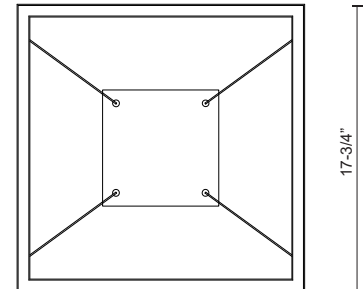

PD85118-BK  
 Black

PD85118-WH  
 White

**SPECIFICATION DETAILS**

\* For custom options, consult factory for details.

<b>Fixture Dimensions</b>	L17-3/4" x W17-3/4" x H1"
<b>Light Source</b>	LED
<b>Wattage</b>	32W
<b>Total Lumens</b>	2720lm
<b>Delivered Lumens</b>	BK-1120lm; WH-1504lm;
<b>Voltage</b>	120V
<b>Color Temperature</b>	3000K
<b>CRI (Ra)</b>	>90
<b>Optional Color Temps</b>	2700K - 5000K Available, Minimum Order Quantities Apply
<b>LED Rated Life</b>	50,000 hours
<b>Dimming</b>	100% - 10%, TRIAC or ELV Dimmer (Not Included)
<b>Diffuser Details</b>	White Acrylic Diffuser
<b>Adjustable</b>	Yes
<b>Wire Length</b>	120" Max
<b>Wire Type</b>	Clear Coaxial Wire
<b>Location</b>	Dry
<b>Warranty</b>	5 Years
<b>Canopy Dimensions</b>	L7-1/8" x W7-1/8" x H2"