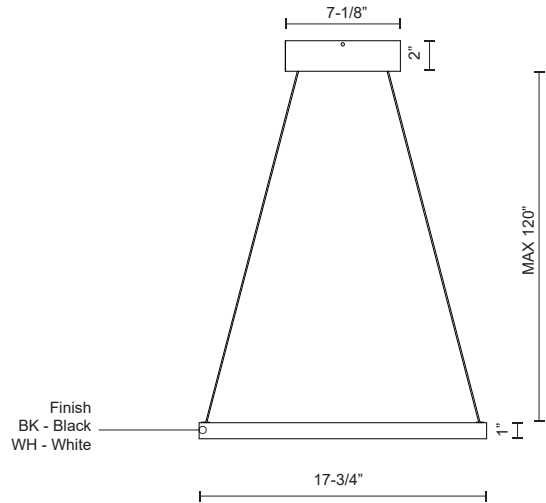

PD85118-BK  
 Black

PD85118-WH  
 White

**SPECIFICATION DETAILS**

\* For custom options, consult factory for details.

<b>Fixture Dimensions</b>	L17-3/4" x W17-3/4" x H1"
<b>Light Source</b>	LED
<b>Wattage</b>	32W
<b>Total Lumens</b>	2720lm
<b>Delivered Lumens</b>	BK-1120lm; WH-1504lm;
<b>Voltage</b>	120V
<b>Color Temperature</b>	3000K
<b>CRI (Ra)</b>	>90
<b>Optional Color Temps</b>	2700K - 5000K Available, Minimum Order Quantities Apply
<b>LED Rated Life</b>	50,000 hours
<b>Dimming</b>	100% - 10%, TRIAC or ELV Dimmer (Not Included)
<b>Diffuser Details</b>	White Acrylic Diffuser
<b>Adjustable</b>	Yes
<b>Wire Length</b>	120" Max
<b>Wire Type</b>	Clear Coaxial Wire
<b>Location</b>	Dry
<b>Warranty</b>	5 Years
<b>Canopy Dimensions</b>	L7-1/8" x W7-1/8" x H2"