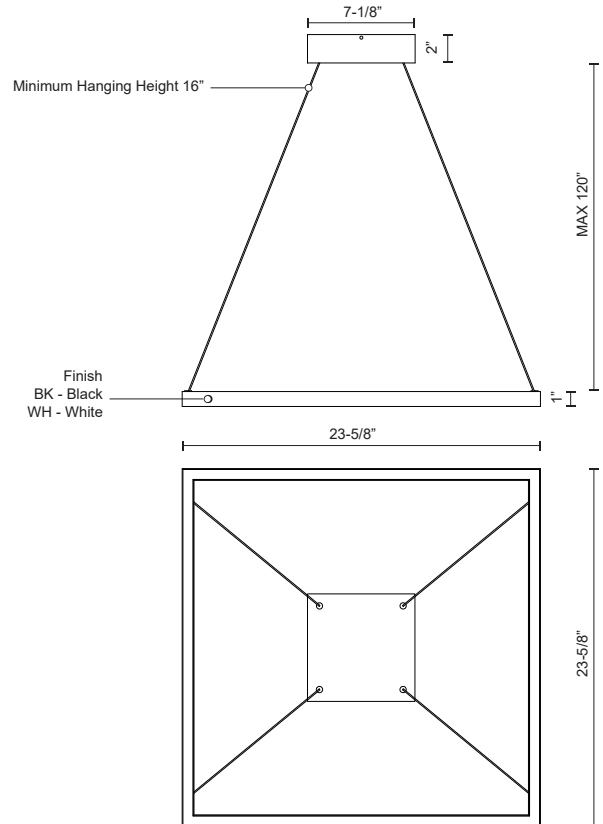

PIAZZA
PD85124
PENDANTS

PROJECT

PD85124-BK
Black

PD85124-WH
White

SPECIFICATION DETAILS

* For custom options, consult factory for details.

Fixture Dimensions	L23-5/8" x W23-5/8" x H1"
Light Source	LED
Wattage	45W
Total Lumens	3825lm
Delivered Lumens	BK-1575lm; WH-2115lm;
Voltage	120V
Color Temperature	3000K
CRI (Ra)	>90
Optional Color Temps	2700K - 5000K Available, Minimum Order Quantities Apply
LED Rated Life	50,000 hours
Dimming	100% - 10%, TRIAC or ELV Dimmer (Not Included)
Diffuser Details	White Acrylic Diffuser
Adjustable	Yes
Wire Length	120" Max
Wire Type	Clear Coaxial Wire
Location	Dry
Warranty	5 Years
Canopy Dimensions	L7-1/8" x W7-1/8" x H2"

DESCRIPTION

A suspended rectilinear frame emits soft luminance downward from the continuous perimeter opal diffuser. Veiled within the aluminum extrusion is a secondary set of LED lights sending ambient illumination up toward the ceiling. Utilizing a minimal orthogonal outline the PIAZZA series creates an airy effect with the center of the fixture transparent and open. Available as essential singular pendant or dramatic multi-pendant configurations.