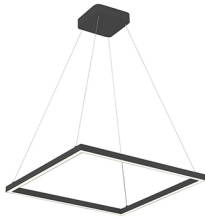

PIAZZA
PD85124
PENDANTS

PROJECT

PD85124-BK
Black

PD85124-WH
White

SPECIFICATION DETAILS

* For custom options, consult factory for details.

Fixture Dimensions	L23-5/8" x W23-5/8" x H1"
Light Source	LED
Wattage	45W
Total Lumens	3825lm
Delivered Lumens	BK-1575lm; WH-2115lm;
Voltage	120V
Color Temperature	3000K
CRI (Ra)	>90
Optional Color Temps	2700K - 5000K Available, Minimum Order Quantities Apply
LED Rated Life	50,000 hours
Dimming	100% - 10%, TRIAC or ELV Dimmer (Not Included)
Diffuser Details	White Acrylic Diffuser
Adjustable	Yes
Wire Length	120" Max
Wire Type	Clear Coaxial Wire
Location	Dry
Warranty	5 Years
Canopy Dimensions	L7-1/8" x W7-1/8" x H2"

DESCRIPTION

A suspended rectilinear frame emits soft luminance downward from the continuous perimeter opal diffuser. Veiled within the aluminum extrusion is a secondary set of LED lights sending ambient illumination up toward the ceiling. Utilizing a minimal orthogonal outline the PIAZZA series creates an airy effect with the center of the fixture transparent and open. Available as essential singular pendant or dramatic multi-pendant configurations.