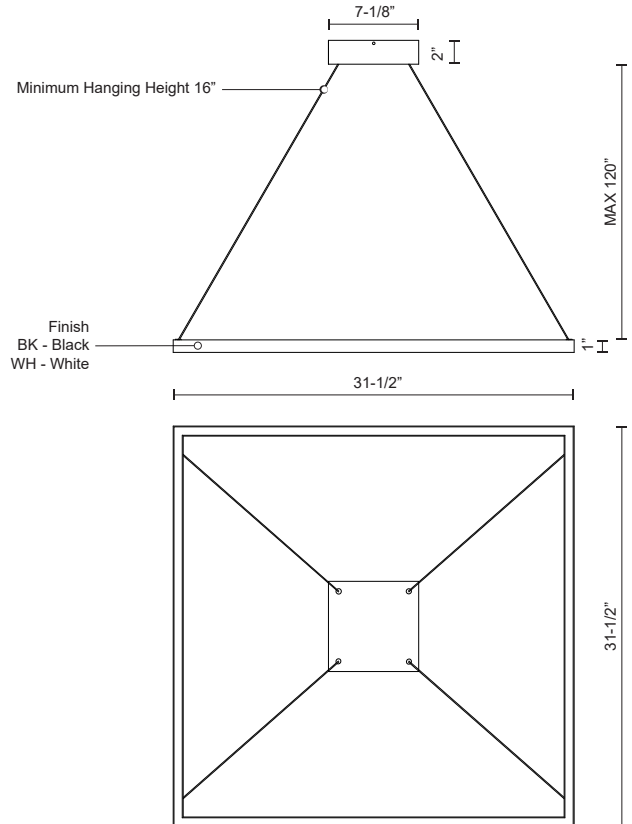

PD85132-BK
Black

PD85132-WH
White

SPECIFICATION DETAILS

* For custom options, consult factory for details.

Fixture Dimensions	L31-1/2" x W31-1/2" x H1"
Light Source	LED
Wattage	57W
Total Lumens	4845lm
Delivered Lumens	BK-1995lm; WH-2679lm;
Voltage	120V
Color Temperature	3000K
CRI (Ra)	>90
Optional Color Temps	2700K - 5000K Available, Minimum Order Quantities Apply
LED Rated Life	50,000 hours
Dimming	100% - 10%, TRIAC or ELV Dimmer (Not Included)
Diffuser Details	White Acrylic Diffuser
Adjustable	Yes
Wire Length	120" Max
Wire Type	Clear Coaxial Wire
Location	Dry
Warranty	5 Years
Canopy Dimensions	L7-1/8" x W7-1/8" x H2"