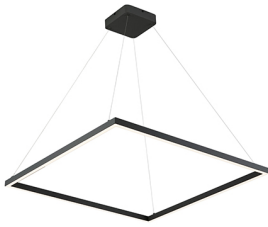

PIAZZA
PD85132
PENDANTS

PROJECT

DESCRIPTION

A suspended rectilinear frame emits soft luminance downward from the continuous perimeter opal diffuser. Veiled within the aluminum extrusion is a secondary set of LED lights sending ambient illumination up toward the ceiling. Utilizing a minimal orthogonal outline the PIAZZA series creates an airy effect with the center of the fixture transparent and open. Available as essential singular pendant or dramatic multi-pendant configurations.

PD85132-BK
Black

PD85132-WH
White

SPECIFICATION DETAILS

* For custom options, consult factory for details.

Fixture Dimensions	L31-1/2" x W31-1/2" x H1"
Light Source	LED
Wattage	57W
Total Lumens	4845lm
Delivered Lumens	BK-1995lm; WH-2679lm;
Voltage	120V
Color Temperature	3000K
CRI (Ra)	>90
Optional Color Temps	2700K - 5000K Available, Minimum Order Quantities Apply
LED Rated Life	50,000 hours
Dimming	100% - 10%, TRIAC or ELV Dimmer (Not Included)
Diffuser Details	White Acrylic Diffuser
Adjustable	Yes
Wire Length	120" Max
Wire Type	Clear Coaxial Wire
Location	Dry
Warranty	5 Years
Canopy Dimensions	L7-1/8" x W7-1/8" x H2"